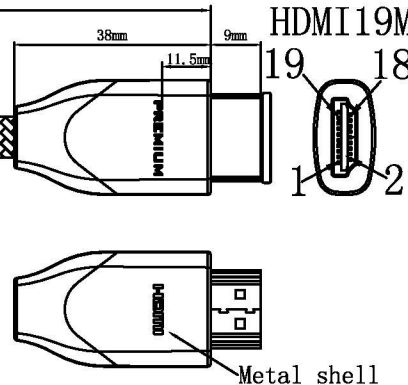

Datenblatt - Fiche technique - Data sheet

11.04.5803

ROLINE PREMIUM HDMI Ultra HD Kabel mit Ethernet, ST/ST, 3,0 m

ROLINE PREMIUM Câble HDMI Ultra HD avec Ethernet, M/M, 3,0 m

ROLINE PREMIUM HDMI Ultra HD Cable + Ethernet, M/M, 3.0 m

HDMI19M

L

HDMI19M

Electroinc Test:

- Insulation Resistance: 10mΩ
- Conduction Impedance: 5Ω
- High-Pressure Test: 300V

11. 04. 5801	Premium HDMI Ultra HD Cable + Ethernet, M/M, 1m(3ft)
11. 04. 5802	Premium HDMI Ultra HD Cable + Ethernet, M/M, 2m(6ft)
11. 04. 5803	Premium HDMI Ultra HD Cable + Ethernet, M/M, 3m(10ft)
11. 04. 5804	Premium HDMI Ultra HD Cable + Ethernet, M/M, 4.5m(15ft)

Description:

- 1 Cable UL20276 (26AWG*1P+AL+D+M)*5C+26AWG*4C+M+AL+D+B, OD=8.5mm, Color: Black
- 2 Braid 1/2 Black+1/2 Transparent PET Braid
- 3 Connector HDMI 19P, Gold Plated, RoHS
- 4 Solder Lead Free Solder Wire OD=0.8mm, 1000G
- 5 Tube φ1.0 RoHS
- 6 Tube φ3.0mm RoHS
- 7 Inner mold LD-PE 950 PE RoHS
- 8 Mask 1.8cm RoHS
- 9 Copper foil 2.2cm RoHS
- 10 Outer mold Black PVC A813 45P RoHS
- 11 Metal shell Metal Shell Gold Plated 29*20.5*12.5mm, Laser Mark "PREMIUM", "HDMI"
- 12 Cover HDMI M PE Cover