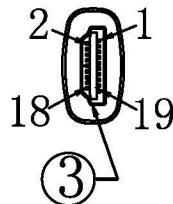

Datenblatt - Fiche technique - Data sheet

11.04.5803

ROLINE PREMIUM HDMI Ultra HD Kabel mit Ethernet, ST/ST, 3,0 m

ROLINE PREMIUM Câble HDMI Ultra HD avec Ethernet, M/M, 3,0 m

ROLINE PREMIUM HDMI Ultra HD Cable + Ethernet, M/M, 3.0 m

HDMI19M

L

HDMI19M

Electroinc Test:

- Insulation Resistance: 10mΩ
- Conduction Impedance: 5Ω
- High-Pressure Test: 300V

11. 04. 5801	Premium HDMI Ultra HD Cable + Ethernet, M/M, 1m(3ft)
11. 04. 5802	Premium HDMI Ultra HD Cable + Ethernet, M/M, 2m(6ft)
11. 04. 5803	Premium HDMI Ultra HD Cable + Ethernet, M/M, 3m(10ft)
11. 04. 5804	Premium HDMI Ultra HD Cable + Ethernet, M/M, 4.5m(15ft)