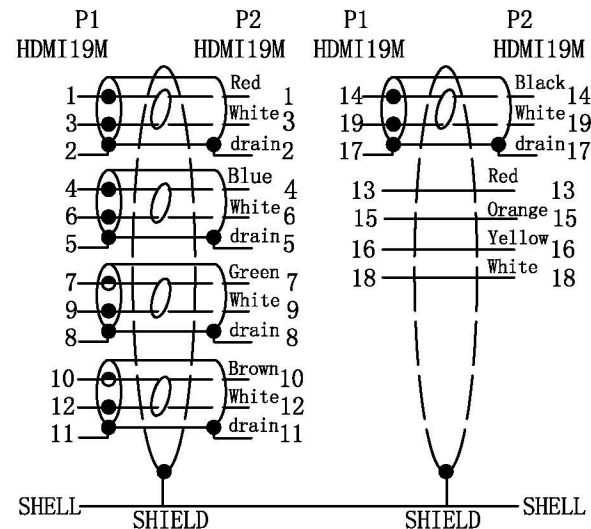

Pin Out:

REV.	DATE	CONTENTS OF CHANGE	DESIGNER	TOL ±								APPROVAL	CHECK	DRAWING	DESIGN	DRAWING NAME	ROLINE Premium HDMI Ultra HD Cable + Ethernet, AM / AM, black					
				RANGE	Plc	Met	Ins	Por	Cab	Pac	Gas						DIS	DATE	PART NO.	11.04.5801, 11.04.5802	11.04.5803, 11.04.5804	ROO
△				0~6	0.1	0.1	0.1	0.2	0.5	1	0.5	0.2	Allen	Allen	Philip	2016-05-6						
△				6~30	0.1	0.1	.15	.25	1	1	0.5	.25										
△				30~80	0.1	.15	0.2	0.3	2	1.5	1	0.3										
△				80~180	.15	.15	.25	0.3	2	2	1	.45										
△				180~315	.15	0.2	0.3	0.4	2.5	2	1	0.6										
△				315~800	0.2	0.3	0.4	0.5	3	3	2	1.1	SCALE	1:1	UNIT	MM