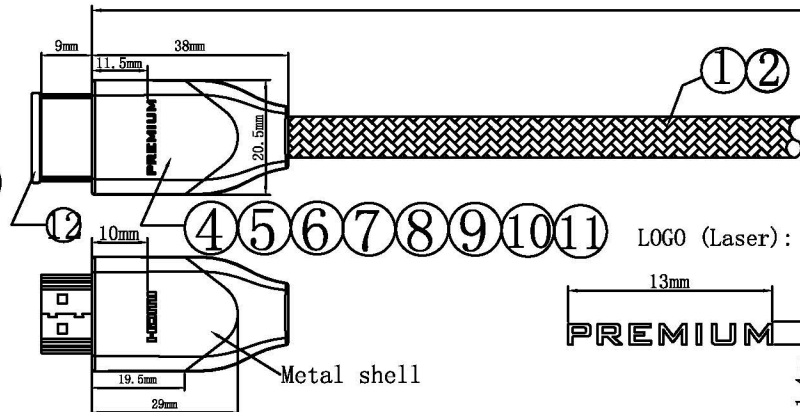

Datenblatt - Fiche technique - Data sheet

11.04.5803

ROLINE PREMIUM HDMI Ultra HD Kabel mit Ethernet, ST/ST, 3,0 m

ROLINE PREMIUM Câble HDMI Ultra HD avec Ethernet, M/M, 3,0 m

ROLINE PREMIUM HDMI Ultra HD Cable + Ethernet, M/M, 3.0 m

HDMI19M

L

HDMI19M

Electroinc Test:

- Insulation Resistance: 10mΩ
- Conduction Impedance: 5Ω
- High-Pressure Test: 300V

11. 04. 5801	Premium HDMI Ultra HD Cable + Ethernet, M/M, 1m(3ft)
11. 04. 5802	Premium HDMI Ultra HD Cable + Ethernet, M/M, 2m(6ft)
11. 04. 5803	Premium HDMI Ultra HD Cable + Ethernet, M/M, 3m(10ft)
11. 04. 5804	Premium HDMI Ultra HD Cable + Ethernet, M/M, 4.5m(15ft)

Description:

- 1 Cable UL20276 (26AWG*1P+AL+D+M)*5C+26AWG*4C+M+AL+D+B, OD=8.5mm, Color: Black
- 2 Braid 1/2 Black+1/2 Transparent PET Braid
- 3 Connector HDMI 19P, Gold Plated, RoHS
- 4 Solder Lead Free Solder Wire OD=0.8mm, 1000G
- 5 Tube φ1.0 RoHS
- 6 Tube φ3.0mm RoHS
- 7 Inner mold LD-PE 950 PE RoHS
- 8 Mask 1.8cm RoHS
- 9 Copper foil 2.2cm RoHS
- 10 Outer mold Black PVC A813 45P RoHS
- 11 Metal shell Metal Shell Gold Plated 29*20.5*12.5mm, Laser Mark "PREMIUM", "HDMI"
- 12 Cover HDMI M PE Cover