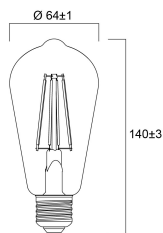

TECHNICAL DRAWINGS