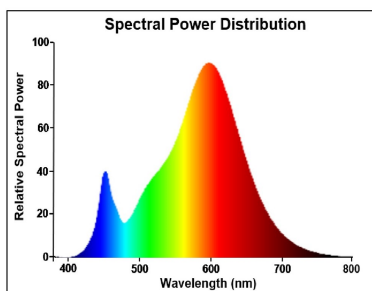

ToLEDo Retro ST64

ToLEDo RT ST64 V5 CL 470LM 827 E27 SL
0029311

Physical data

Nominal Product Length (mm)	140
Nominal Product Diameter (mm)	64
Weight (kg)	0.058

Packaging

Single packaging type	Carton
Product EAN number	5410288293110
Packaging single length / height (cm)	15.2
Packaging single width (cm)	7.0
Packaging single depth (cm)	7.0
DUN14 (outer)	15410288293117
Units per outer package	6
Packaging outer length / height (cm)	21.8
Packaging outer width (cm)	14.7
Packaging outer depth (cm)	16.2

Safety data

Optimal operating condition (°C)	-20-40
Breakage cleaning instructions	Not applicable
Special purpose lamp	No
Dry applications use only	Yes
Suitable for household illumination	Yes
Safety message	Not Suitable for totally enclosed fixtures

PHOTOMETRY

TECHNICAL DRAWINGS