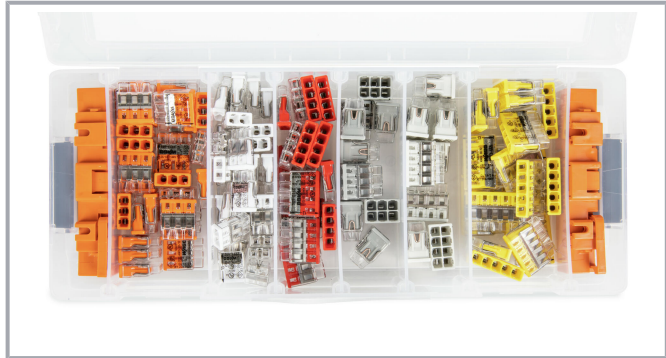

Data sheet | Item number: 887-800

Splicing Connector Set; L-BOXX MICRO; 2773 Series

www.wago.com/887-800

Data

Physical data

Width	250 mm / 9.843 inch
Height	42 mm / 1.654 inch
Depth	106 mm / 4.173 inch

Subject to changes. Please also observe the further product documentation!

Material data

Note on material data	Information on material data can be found here
Fire load	1.3 MJ
Weight	428.1 g

Commercial data

PU (SPU)	1 Stück
Packaging type	box
Country of origin	DE
GTIN	4055143950909
Customs tariff number	85369010000