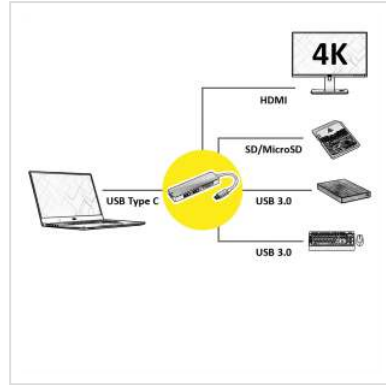

# ROLINE USB Type C docking station, 4K HDMI, 2x USB3.0 Ports, 1x SD/MicroSD Card Reader

<b>Product No.</b>	12.02.1041
<b>Manufacturer</b>	ROLINE
<b>Manufacturer No.</b>	12.02.1041
<b>EAN (single piece)</b>	7611990134649

**The docking station is supplied for Macbooks, Ultrabooks or Notebooks/Laptops and provides a quick and easy connection to the workplace peripherals that you use every day, including one HDMI connector, that allows you a maximum resolution of up to 3840x2160 @60Hz!**

- Plug & Play
- Aluminium casing
- Small, compact design
- System requirement: Windows 7/8/10 or MacOS X10.2 and higher

Connection to device:

- 1x USB 3.1 Type C M

Connection for peripheral devices

- 1x HDMI Video Output: Mirror or extend your screen to a TV, monitor or projector.
- 2x USB 3.0 ports (data transfer rate up to 5Gbit/s), for connection of wired keyboard/mouse, USB HDD/SSD, etc.
- 1x SD/TF Card Reader

## Technical specifications

Manufacturer	ROLINE
Product group	Adapters, Terminators, Converters

Product type	Notebook-Docking-Station
Colour	silver
Scope of delivery	Docking Station, manual
Side 1 connection (PC)	USB Type C F
Side 1 Connector Type	USB Type C (USB-C)
Side 1 Connector Gender	Male
Side 2 Connector Type	USB 3.0 Type A
Side 2 Connector Gender	Female
Area of application	External