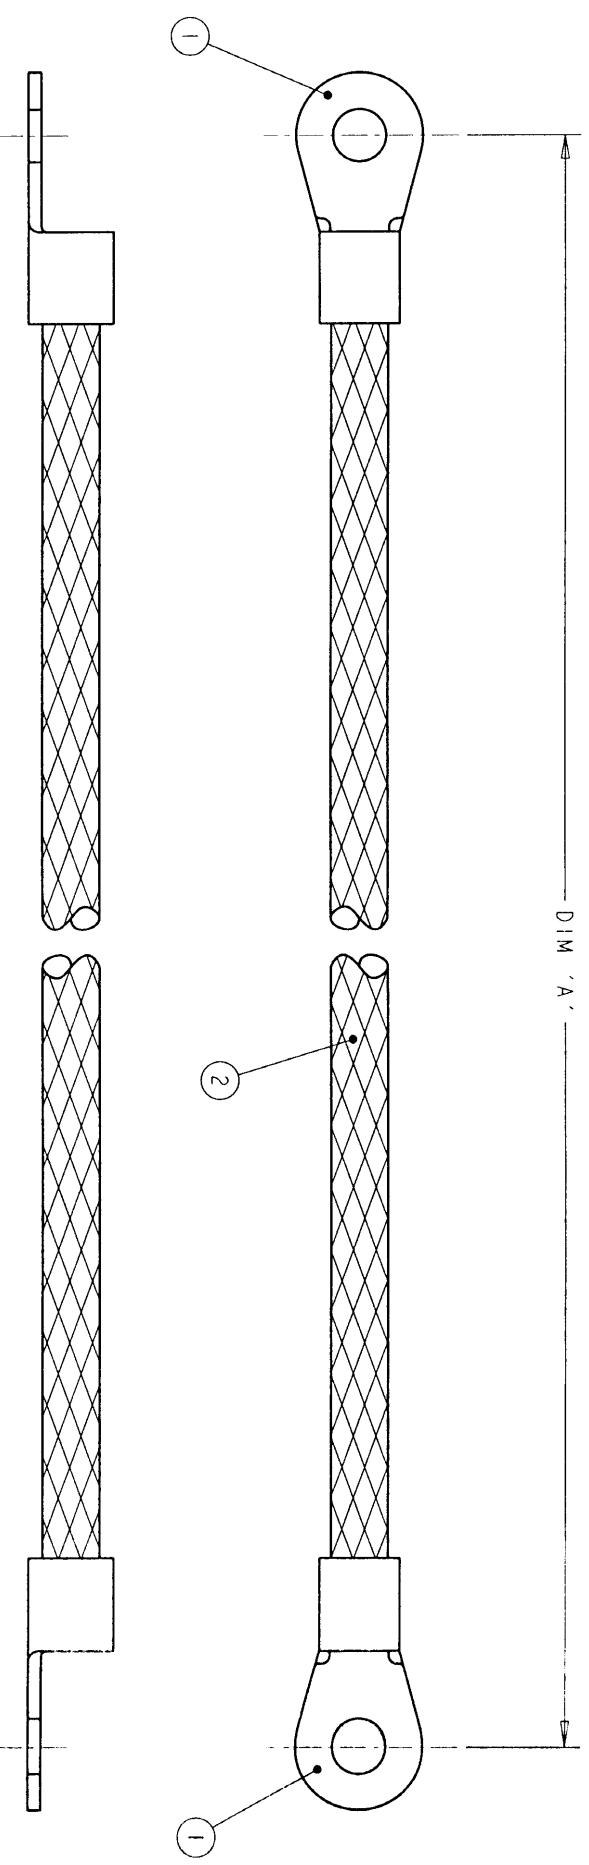

ITEM NO	PART NUMBER	DESCRIPTION	QTY / ASSY
1	33466-0	SOLI STRAND RING TONGUE / 6 AWG	2
2	1337713-7	METTEX BRAIDED CABLE - 15mm ²	A/R

REVOLUTIONS		DATE	BY	APP'D
1	FIRST ISSUE	02JAN01	RC	JJ

353 3025/3037/3049.

400 ±8	1337706-3
250 ±5	1337706-2
150 ±5	1337706-1
DIM 'A'	TYCO PART NUMBER

THIS DRAWING IS THE PROPERTY OF TYCO ELECTRONICS CORPORATION. IT IS SUBJECT TO CHANGE AND THE CONTROLLING ENGINEERING DEPARTMENT SHOULD BE CONTACTED FOR THE LATEST REVISION.

DIMENSIONS: MM	TOLERANCES UNLESS OTHERWISE SPECIFIED
0 PLC	±.1
1 PLC	±0.1
2 PLC	±0.01
3 PLC	±0.001
4 PLC	±0.0001

MATERIAL FINISH

OWN: 02JAN2001
 R. CHURCHILL
 CHK: D. CHICK
 APVD: J. WELLS
 PRODUCT SPEC: 02JAN2001
 APPLICATION SPEC: 02JAN2001

NAME: **tyco** **Electronics**
 AMP of Great Britain Ltd.,
 Shamone, Middlesex, HA7 4BS.

SIZE: A3
 CAGE CODE: 00779
 DRAWING NO: 1337706
 CUSTOMER DRAWING

SCALE: NTS
 SHEET: 1 OF 1
 REV: 1