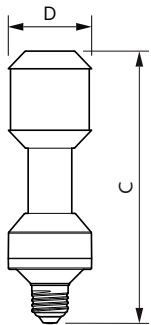

Warnings and Safety

- Installation should always be performed by a qualified electrician or installer. Use the installation guide for instructions.

Product data

General information		Color Rendering Index (Nom)		Operating and electrical	
Cap-Base	E27 [E27]		70	Input Frequency	50 Hz
EU RoHS compliant	Yes	LLMF At End Of Nominal Lifetime (Nom)	70 %	Power (Nom)	25 W
Nominal Lifetime (Nom)	50000 h			Lamp Current (Nom)	800 mA
Switching Cycle	50000X			Wattage Equivalent	50 W
Technical Type	25-50W			Starting Time (Nom)	0.5 s
Flux measurement reference	Sphere			Warm Up Time to 60% Light (Nom)	0.5 s
				Power Factor (Nom)	0.9
				Voltage (Nom)	50-60 V
Light technical					
Color Code	730 [CCT of 3000K]				
Luminous Flux (Nom)	4000 lm				
Color Designation	White (WH)				
Correlated Color Temperature (Nom)	3000 K				
Luminous Efficacy (rated) (Nom)	160.00 lm/W				
Color Consistency	<6				

EPREL Registration Number	403601
Product data	
Full product code	871869963251900
Order product name	TrueForce LED Road 40–25W E27 730
EAN/UPC - Product	8718699632519
Order code	929001999402
Numerator - Quantity Per Pack	1
Numerator - Packs per outer box	6
Material Nr. (12NC)	929001999402
Net Weight (Piece)	0.232 kg

Dimensional drawing

TrueForce LED Road 40–25W E27 730

Product	D	C
TrueForce LED Road 40–25W E27 730	61 mm	200 mm

Photometric data

Trueforce LED E27 730

Page 11

Trueforce LED E27 730

TrueForce LED Public (Road – SON)