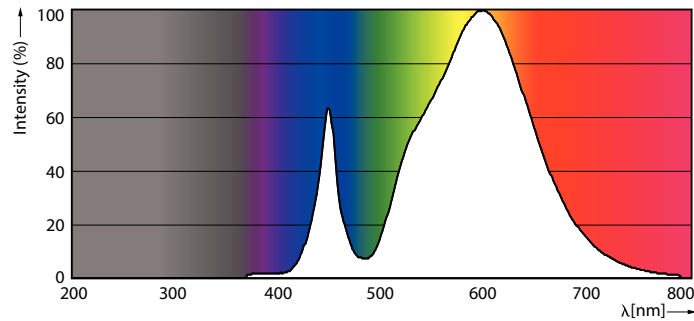

TrueForce LED Public (Road – SON)

Temperature	
T-Case Maximum (Nom)	95 °C
Controls and dimming	
Dimmable	No
Mechanical and housing	
Bulb Finish	Clear
Bulb Shape	Others
Approval and application	
Energy Efficiency Class	D
Energy Consumption kWh/1000 h	25 kWh

EPREL Registration Number	403601
Product data	
Full product code	871869963251900
Order product name	TrueForce LED Road 40–25W E27 730
EAN/UPC - Product	8718699632519
Order code	929001999402
Numerator - Quantity Per Pack	1
Numerator - Packs per outer box	6
Material Nr. (12NC)	929001999402
Net Weight (Piece)	0.232 kg

Dimensional drawing

Product	D	C
TrueForce LED Road 40–25W E27 730	61 mm	200 mm

Photometric data

Trueforce LED E27 730

Page 11

Trueforce LED E27 730