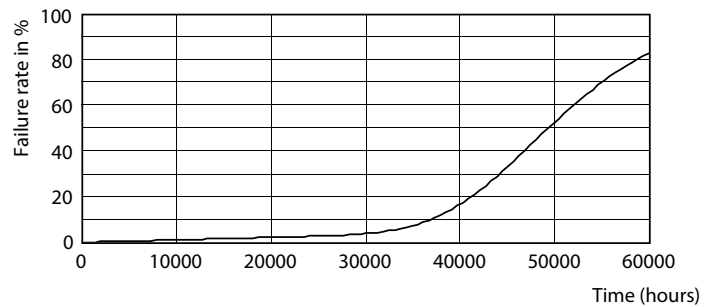

Warnings and Safety

- Installation should always be performed by a qualified electrician or installer. Use the installation guide for instructions.

Product data

General information		Color Rendering Index (Nom)		Operating and electrical	
Cap-Base	E27 [E27]		70	Input Frequency	50 Hz
EU RoHS compliant	Yes	LLMF At End Of Nominal Lifetime (Nom)	70 %	Power (Nom)	25 W
Nominal Lifetime (Nom)	50000 h			Lamp Current (Nom)	800 mA
Switching Cycle	50000X			Wattage Equivalent	50 W
Technical Type	25-50W			Starting Time (Nom)	0.5 s
Flux measurement reference	Sphere			Warm Up Time to 60% Light (Nom)	0.5 s
				Power Factor (Nom)	0.9
				Voltage (Nom)	50-60 V
Light technical					
Color Code	730 [CCT of 3000K]				
Luminous Flux (Nom)	4000 lm				
Color Designation	White (WH)				
Correlated Color Temperature (Nom)	3000 K				
Luminous Efficacy (rated) (Nom)	160.00 lm/W				
Color Consistency	<6				

Photometric data

Trueforce LED E27

Lifetime

Trueforce LED E27

Trueforce LED E27