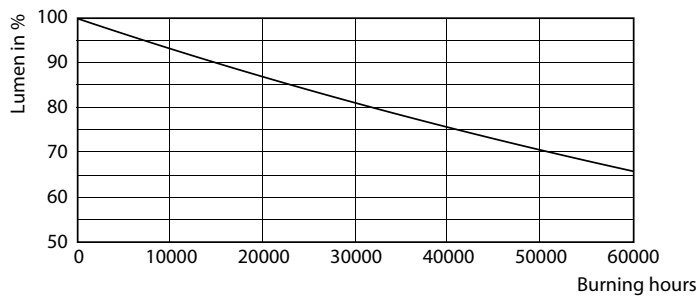

Lifetime

Trueforce LED E27