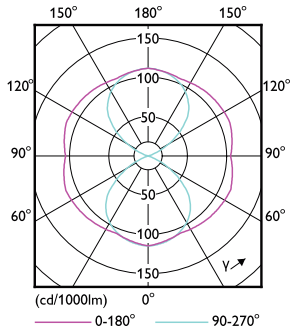

TrueForce LED Public (Road – SON)

Photometric data

Trueforce LED E27