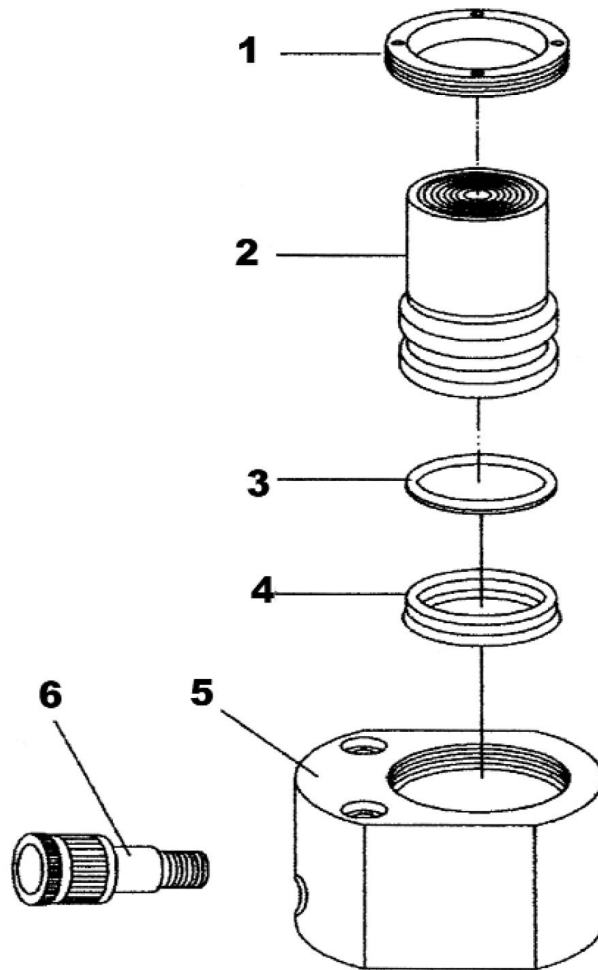

Parts Information:  
**Push Ram - Short**  
**Model No: RE97XS05 / RE97XS10 /**  
**RE97XS20 / RE97XS30**

Item	Part No.	Description
	RE97XS05	
1	RE97XS05.01	NUT RING WITH OUTER THREAD
2	RE97XS05.02	RAM
3	RE97XS05.03	SEAL WASHER
4	RE97XS05.04	U-CUP SEAL
5	RE97XS05.05	CYLINDER BASE
6	RE97XS10.06	QUICK COUPLER
	RE97XS10	
1	RE97XS10.01	NUT
2	RE97XS10.02	RAM
3	RE97XS10.03	LARGE NYLON SEAL
4	RE97XS10.04	U-CUP SEAL
5	RE97XS10.05	CYLINDER BASE
6	RE97XS10.06	QUICK COUPLER

Item	Part No.	Description
	RE97XS20	
1	RE97XS20.01	NUT
2	RE97XS20.02	RAM
3	RE97XS20.03	SEAL NYLON
4	RE97XS20.04	U-CUP SEAL
5	RE97XS20.05	CYLINDER BASE
6	RE97XS10.06	QUICK COUPLER
	RE97XS30	
1	RE97XS30.01	NUT
2	RE97XS30.02	RAM
3	RE97XS30.03	SEAL WASHER
4	RE97XS30.04	U-CUP SEAL
5	RE97XS30.05	CYLINDER BASE
6	RE97XS10.06	QUICK COUPLER