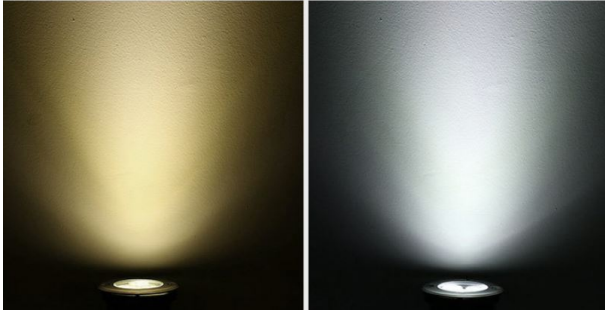

Brightness adjustable & Color temperature adjustable

Brightness adjustable, Adjust the color temperature from 2700-6500K, make the light you want