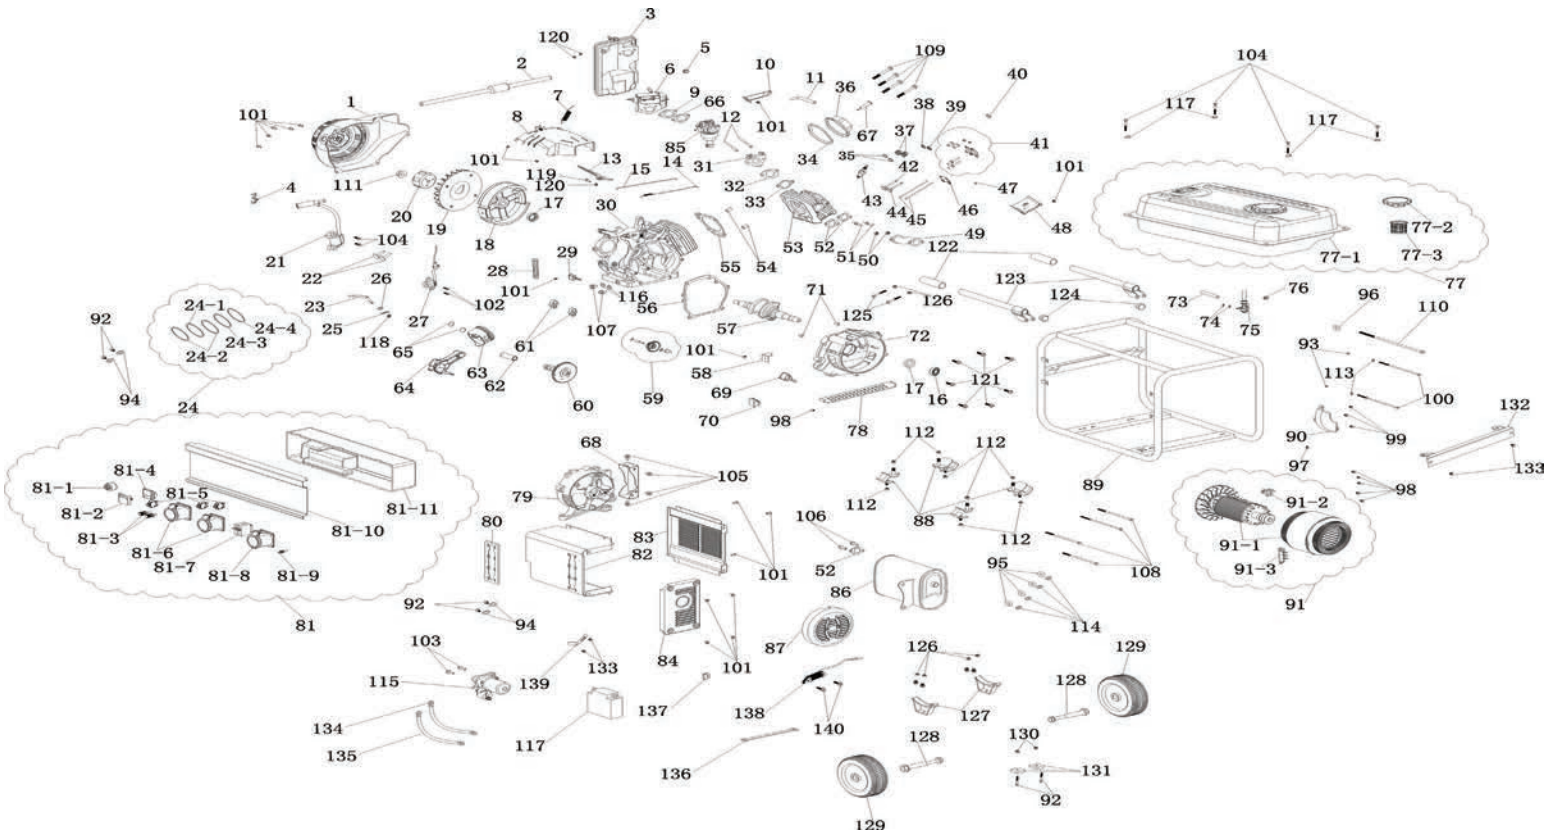

SPARE PARTS DRAWING SHEET FOR

4.0KVA Petrol Generator

Stock No.23984

Part No.PG43W

Help line:(023) 8049 4344. Sales Desk: (023) 8049 4333. General Enquiries: (023) 8026 6355.

DRAPER TOOLS LTD, HURSLEY ROAD, CHANDLER'S FORD, EASTLEIGH, HANTS. SO53 1YF. U.K.

drapertools.com

e-mail: sales@drapertools.com

KCLJ1116

SPARE PARTS LISTING SHEET FOR

4.0KVA Petrol Generator

Stock No.23984

Part No.PG43W

KEY No.	PART No.	STOCK No.	DESCRIPTION
1	YPG43W-01	53882	Recoil starter.
2	YPG43W-02	53900	Choke-way valve.
3	YPG43W-03	53903	Air filter.
4	YPG43W-04	53905	O Clamp.
5	YPG43W-05	53908	Exhaust pipe cover.
6	YPG43W-06	53910	Choke assembly.
7	YPG43W-07	53912	Reset spring.
8	YPG43W-08	53920	Speed bracket assembly.
9	YPG43W-09	53921	Air filter paper pad.
10	YPG43W-10	53930	Air filter bracket.
11	YPG43W-11	54048	Exhaust pipe.
12	YPG43W-12	54049	Intake studs.
13	YPG43W-13	54052	Governor arm assembly.
14	YPG43W-14	54055	Fine-tune the speed of the spring.
15	YPG43W-15	54224	Governor Rod.
16	YPG43W-16	54242	Bearing 6206.
17	YPG43W-17	54244	Seal of crankcase cover.
18	YPG43W-18	54249	Flywheel.
19	YPG43W-19	54251	Flywheel fan.
20	YPG43W-20	54277	Starting cup.
21	YPG43W-21	54278	Ignition coil.
22	YPG43W-22	54349	Tappet.
23	YPG43W-23	54352	Speed control lever.
24	YPG43W-24	54353	Piston ring combination.
24-1	YPG43W-24-1	54355	Compression ring.
24-2	YPG43W-24-2	54401	Oil ring.
24-3	YPG43W-24-3	54433	Piston ring 2.
24-4	YPG43W-24-4	54454	Piston ring 1.
25	YPG43W-25	54457	Speed control lever locking clamp.
26	YPG43W-26	54458	Speed control lever washer.
27	YPG43W-27	54459	Oil alarm.
28	YPG43W-28	54460	Line clamp.
29	YPG43W-29	54461	Single-conducting components.