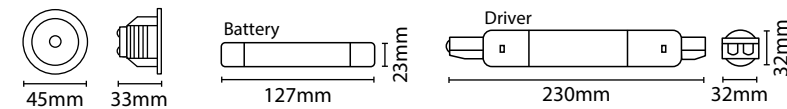

2 X
COLOUR
TRIMS
INCL.

Actual size:
Ø 45mm

EternaPro
LED
5 YEAR
Warranty*

**1.4W LED NON MAINTAINED
EMERGENCY DOWNLIGHT**

This LED compact recessed emergency light is ideal for use in corridors, stairwells and other places that require a smart, discreet emergency unit.

- Aluminium construction
- Compact design
- Matt silver and white trims included
- Pre-wired for easy installation
- LED glows green in standby mode and super bright white light in the event of a mains failure
- Excellent alternative to a converted downlight
- Minimum 3 hour functionality in emergency mode
- 118 lumens in emergency mode
- 32mm diameter hole cut out size

• M.O.M: 1 / O.P.Q: 20

**PERFECT FOR OFFICE &
COMMERCIAL APPLICATIONS**

Code	Colour	Wattage	IP Rating
LDLEM3	Matt Silver / White	1.4W	IP20

Download
IES File from
website

White
Front

Emergency
charge light

**HOLE
CUT OUT SIZE:
32mm**