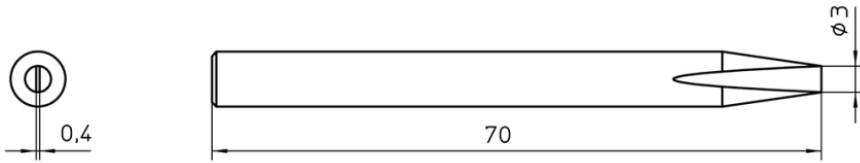

SPI40 225

Product no.: 4SPI40225-1

Benefits