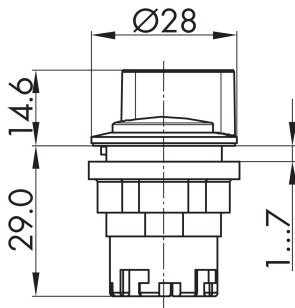

Selector head, momentary, silver-coloured JRMSTB

Category:	Selector Switches (momentary/maintained)
Series:	RONDEX-JUWEL®
Panel cut-out:	Ø 22.3 mm
Protection class:	II (protective insulation)
Degree of protection:	IP65
Switching function:	momentary action
Illumination:	no
With labelling option:	no
Front bezel	silver-coloured
Shape:	round

reddot award 2018
winner

Legend

▮ = Switching position >=
Spring return