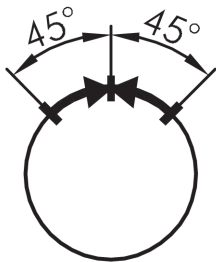

Selector head, momentary, silver-coloured JRMSTB

Category:	Selector Switches (momentary/maintained)
Series:	RONDEX-JUWEL®
Panel cut-out:	Ø 22.3 mm
Protection class:	II (protective insulation)
Degree of protection:	IP65
Switching function:	momentary action
Illumination:	no
With labelling option:	no
Front bezel	silver-coloured
Shape:	round

reddot award 2018
winner

Legend

▮ = Switching position >=
Spring return