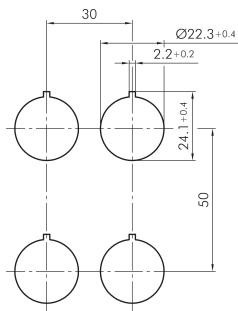

Selector head, momentary, silver-coloured JRMSTB

Category:	Selector Switches (momentary/maintained)
Series:	RONDEX-JUWEL®
Panel cut-out:	Ø 22.3 mm
Protection class:	II (protective insulation)
Degree of protection:	IP65
Switching function:	momentary action
Illumination:	no
With labelling option:	no
Front bezel	silver-coloured
Shape:	round

reddot award 2018
winner

Legend

▮ = Switching position >=
Spring return