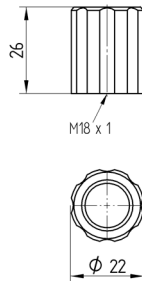

Sleeve Nut

M18 x 1

UEM18KU-01

Part Number

Technical Data

Mechanical Data	
Height	26 mm
Material	Plastic PBT
Packaging unit	10 Pieces

All dimensions in mm (1 mm = 0.03937 Inch)