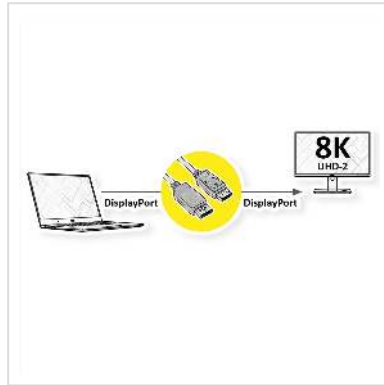

ROLINE DisplayPort Cable, v2.0, DP-DP, M/M, black, 1 m

Product No.	11.04.6000
Manufacturer	ROLINE
Manufacturer No.	11.04.6000
EAN (single piece)	7630049621145

ROLINE DisplayPort Cable with DP connection on both sides for connecting an Ultrabook, Notebook/Laptop or PC to a monitor, TV or projector - for screen transmissions in excellent quality with resolutions of up to 7680x4320 @60Hz!

- DisplayPort is a universal connection standard for the transmission of picture and sound signals, widely known and appreciated in computer, industry and modern house wiring. Applications include mainly the connection of monitors or projectors to computers, notebooks/laptops, ultrabooks, NUCs and similar devices.
- The connector requires less space than VGA or DVI and is therefore more suitable for portable devices for two connectors on a graphics card (on one slot plate).
- DisplayPort v2.0 supports Display Stream Compression 1.2a (DSC), Forward Error Correction and the HDR10 standard.
- DP v2.0 can reach a maximum resolution of 8K (7680x4320) @60Hz or 4K (3840x2160) @120Hz
- The practical plug design prevents the cable from slipping out of the DisplayPort socket and guarantees a stable audio and video transmission.
- Compliant DP v2.0 (max. 7680 x 4320 @60Hz)

Technical specifications

Manufacturer	ROLINE
Product group	Cable
Product type	DisplayPort Monitor Cable
Colour	black
Length	1 m
Transfer quality	DisplayPort v2.0
Max. resolution	7680 x 4320 @60Hz (8K, UHD-2)
side 1 connector	DisplayPort M
side 2 connector	DisplayPort M
Side 1 Connector Type	DisplayPort
Side 1 Connector Gender	Male
Side 2 Connector Type	DisplayPort
Side 2 Connector Gender	Male
Area of application	External
Cable shielding	Screened