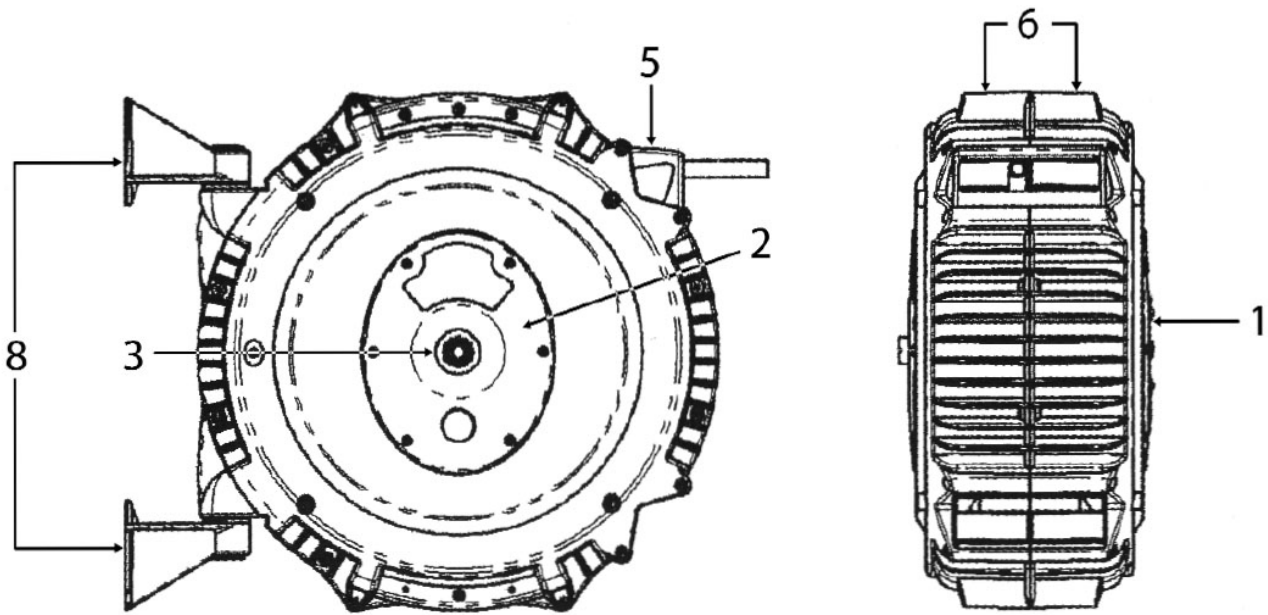

Parts Information:
**Retractable Air Hose Reel 20mtr Ø10mm ID
 Rubber Hose
 Model No: SA88.V5**

Item	Part No.	Description
1	SA88.V5-01	TENSIONING SIDE PLATE KIT (BLACK)
2	SA88.V5-02	INLET SIDE PLATE (BLACK)
3	SA88.V5-03	SWIVEL ASSEMBLY
--	SA88.V5-04	O-RING SEALS (KIT) (NOT SHOWN)
5	SA88.V5-05	MOUTH GUARD NYLON
6	SA88.V5-06	OVAL OUTER CASE, BLUE (PAIR)

Item	Part No.	Description
--	SA841.55	RUBBER BUMPER BLOCK (CONSISTS OF 2 HALVE (NOT SHOWN)
8	SA88.V5-08	MOUNTING BRACKETS (PAIR)
--	SA88.V5-09	DRUM SPRING ASSEMBLY (NOT SHOWN)
--	SA88.V5-10	HOSE (20mtr)INLET 3/8" OUTLET 3/8" (NOT SHOWN)