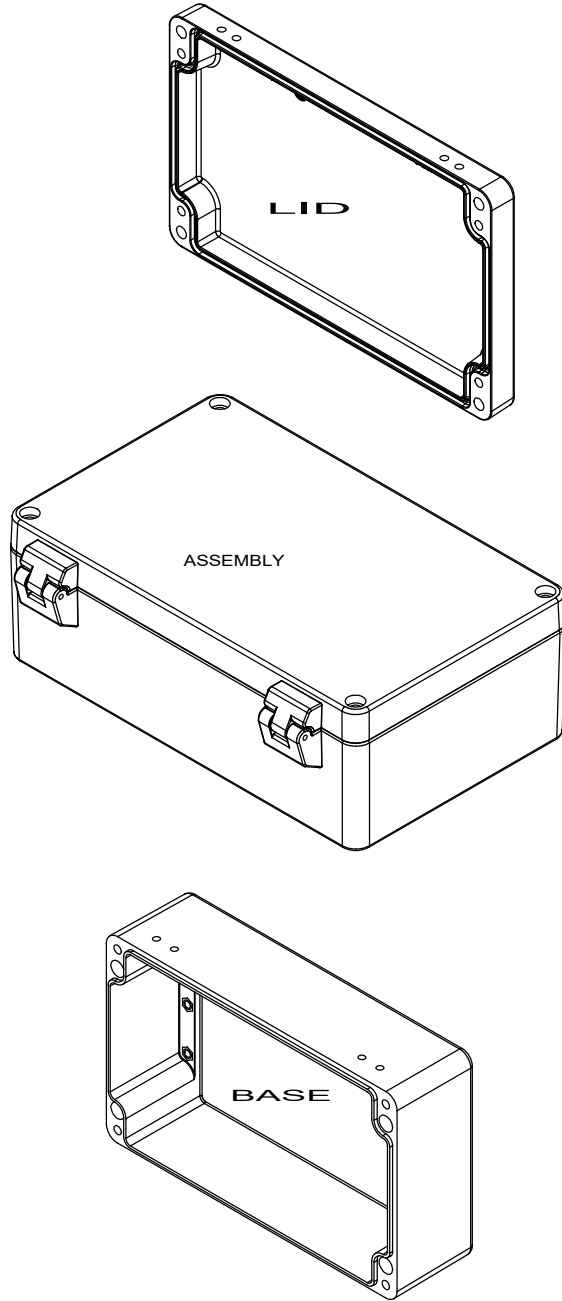

Mounting with spring only  
for GRP Enclosure.  
Torque of the lidscrew max.  
2.5-3 Nm

Sr. No.	Description	Qty.	PCN
1	EXTERNAL HINGE-BASE (EH-B-01)	1	DAB4100285
2	EXTERNAL HINGE-LID (EH-L-02)	1	DAB4100284
3	EXTERNAL HINGE LOCK PIN (EH-LP-03)	2	MAU0030003
4	EXTERNAL HINGE-GASKET (EH-GA-04)	4	DAB4100286
5	KORREX SNAPCAP M4 GREY ARTICLE NR. 17040100000004	8	JAC0020106
6	KORREX SNAPWASHER M4 WHITE CLK (17.04.0300.000.01)	8	JAC0020107
7	SCREW SS 304 - M4 X 12MM- FLAT SLOTTED HEAD FULL THREADED	4	MAA0020126
8	SCREW SS 304 - M4 X 15MM- FLAT SLOTTED HEAD FULL THREADED	4	MAA0020127
9	0.6 MM TAPER SPRING	4	MAW0010059
10	M6 PLAIN WAHSER (EB-M6-W-03)	4	MAE0020157

NO.	REV.NO.	DESCRIPTION	DATE	DRAWN	CHECKED
QUANTITY	MATERIAL :-	MACH.NAME	DATE	SIGN	NAME
-	-	-	05/12/14		RRPL DESIGN
			05/12/14		MANOJ DRAWN
					A.M. CHECKED
					M.S. APPROVED
TOLERANCE	WEIGHT :	FINISH :	TITLE :-		
±0.1 DIMENSIONS	-	NATURAL	GRP JUNCTION BOX		
±0.1 HOLES	ALL DIMENSION ARE IN MM		EXTERNAL HINGES		
±1.0° ANGLES	-		Raychem RPG (P) Limited		
			SCALE	PARTNO. DAA4300109	
			REV		DRG. NO.
			0		GRJ-EH-A-00

**APPLICABLE FOR THE FOLLOWING**

Sr No.	Box Code	Size		
		L	B	H
1	GRJ03	122	120	90
2	GRJ07	160	160	90
3	GRJ11	220	120	90
4	GRJ13	260	160	90
5	GRJ14	360	160	90
6	GRJ12/17	255	250	120/160
7	GRJ15/18	400	250	120/160
8	GRJ16/19	405	400	120/160
9	GRJ20*/21*	600	250	120/200