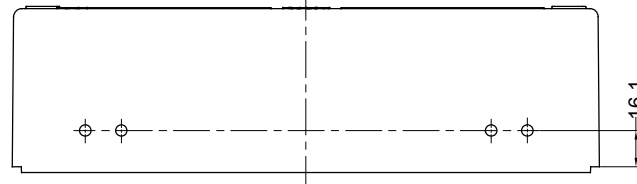

Mounting with spring only  
for GRP Enclosure.  
Torque of the lidscrew max.  
2.5-3 Nm

Sr. No.	Description	Qty.	PCN
1	EXTERNAL HINGE-BASE (EH-B-01)	1	DAB4100285
2	EXTERNAL HINGE-LID (EH-L-02)	1	DAB4100284
3	EXTERNAL HINGE LOCK PIN (EH-LP-03)	2	MAU0030003
4	EXTERNAL HINGE-GASKET (EH-GA-04)	4	DAB4100286
5	KORREX SNAPCAP M4 GREY ARTICLE NR. 17040100000004	8	JAC0020106
6	KORREX SNAPWASHER M4 WHITE CLK (17.04.0300.000.01)	8	JAC0020107
7	SCREW SS 304 - M4 X 12MM- FLAT SLOTTED HEAD FULL THREADED	4	MAA0020126
8	SCREW SS 304 - M4 X 15MM- FLAT SLOTTED HEAD FULL THREADED	4	MAA0020127
9	0.6 MM TAPER SPRING	4	MAW0010059
10	M6 PLAIN WAHSER (EB-M6-W-03)	4	MAE0020157

NO.	REV.NO.	DESCRIPTION	DATE	DRAWN	CHECKED
QUANTITY	MATERIAL :-	MACH.NAME	DATE	SIGN	NAME
-	-	-	05/12/14		RRPL DESIGN
			05/12/14		MANOJ DRAWN
					A.M. CHECKED
					M.S. APPROVED
TOLERANCE	WEIGHT :	FINISH :	TITLE :-		
±0.1 DIMENSIONS	-	NATURAL	GRP JUNCTION BOX		
±0.1 HOLES	ALL DIMENSION ARE IN MM		EXTERNAL HINGES		
±1.0° ANGLES	-		Raychem RPG (P) Limited		
			SCALE	PARTNO. DAA4300109	
			REV		DRG. NO.
			0		GRJ-EH-A-00

**APPLICABLE FOR THE FOLLOWING**

Sr No.	Box Code	Size		
		L	B	H
1	GRJ03	122	120	90
2	GRJ07	160	160	90
3	GRJ11	220	120	90
4	GRJ13	260	160	90
5	GRJ14	360	160	90
6	GRJ12/17	255	250	120/160
7	GRJ15/18	400	250	120/160
8	GRJ16/19	405	400	120/160
9	GRJ20*/21*	600	250	120/200