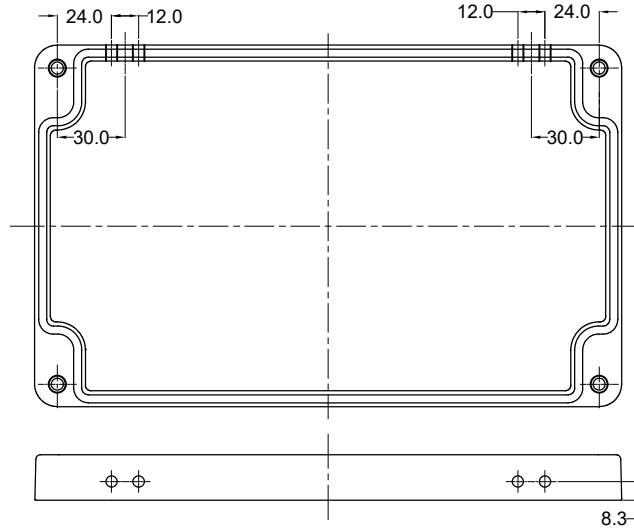

Mounting with spring only  
for GRP Enclosure.  
Torque of the lidscrew max.  
2.5-3 Nm

Sr. No.	Description	Qty.	PCN
1	EXTERNAL HINGE-BASE (EH-B-01)	1	DAB4100285
2	EXTERNAL HINGE-LID (EH-L-02)	1	DAB4100284
3	EXTERNAL HINGE LOCK PIN (EH-LP-03)	2	MAU0030003
4	EXTERNAL HINGE-GASKET (EH-GA-04)	4	DAB4100286
5	KORREX SNAPCAP M4 GREY ARTICLE NR. 17040100000004	8	JAC0020106
6	KORREX SNAPWASHER M4 WHITE CLK (17.04.0300.000.01)	8	JAC0020107
7	SCREW SS 304 - M4 X 12MM- FLAT SLOTTED HEAD FULL THREADED	4	MAA0020126
8	SCREW SS 304 - M4 X 15MM- FLAT SLOTTED HEAD FULL THREADED	4	MAA0020127
9	0.6 MM TAPER SPRING	4	MAW0010059
10	M6 PLAIN WAHSER (EB-M6-W-03)	4	MAE0020157

NO.	REV.NO.	DESCRIPTION	DATE	DRAWN	CHECKED
QUANTITY	MATERIAL :-	MACH.NAME	DATE	SIGN	NAME
-	-	-	05/12/14		RRPL DESIGN
			05/12/14		MANOJ DRAWN
					A.M. CHECKED
					M.S. APPROVED
TOLERANCE	WEIGHT :	FINISH :	TITLE :-		
±0.1 DIMENSIONS	-	NATURAL	GRP JUNCTION BOX		
±0.1 HOLES	ALL DIMENSION ARE IN MM		EXTERNAL HINGES		
±1.0° ANGLES	-		Raychem RPG (P) Limited		
			SCALE	PARTNO. DAA4300109	
			REV		DRG. NO.
			0		GRJ-EH-A-00

**APPLICABLE FOR THE FOLLOWING**

Sr No.	Box Code	Size		
		L	B	H
1	GRJ03	122	120	90
2	GRJ07	160	160	90
3	GRJ11	220	120	90
4	GRJ13	260	160	90
5	GRJ14	360	160	90
6	GRJ12/17	255	250	120/160
7	GRJ15/18	400	250	120/160
8	GRJ16/19	405	400	120/160
9	GRJ20*/21*	600	250	120/200