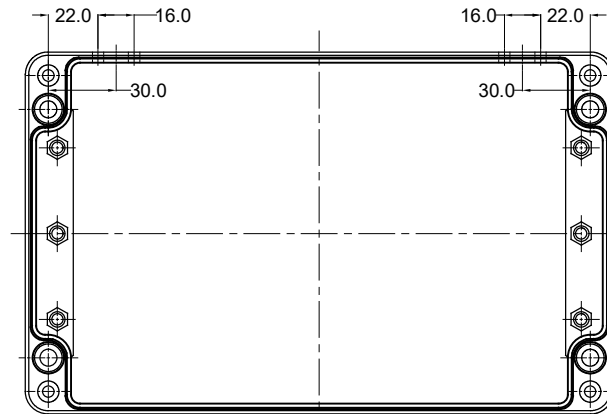

Mounting with spring only  
for GRP Enclosure.  
Torque of the lidscrew max.  
2.5-3 Nm

Sr. No.	Description	Qty.	PCN
1	EXTERNAL HINGE-BASE (EH-B-01)	1	DAB4100285
2	EXTERNAL HINGE-LID (EH-L-02)	1	DAB4100284
3	EXTERNAL HINGE LOCK PIN (EH-LP-03)	2	MAU0030003
4	EXTERNAL HINGE-GASKET (EH-GA-04)	4	DAB4100286
5	KORREX SNAPCAP M4 GREY ARTICLE NR. 17040100000004	8	JAC0020106
6	KORREX SNAPWASHER M4 WHITE CLK (17.04.0300.000.01)	8	JAC0020107
7	SCREW SS 304 - M4 X 12MM- FLAT SLOTTED HEAD FULL THREADED	4	MAA0020126
8	SCREW SS 304 - M4 X 15MM- FLAT SLOTTED HEAD FULL THREADED	4	MAA0020127
9	0.6 MM TAPER SPRING	4	MAW0010059
10	M6 PLAIN WAHSER (EB-M6-W-03)	4	MAE0020157

NO.	REV.NO.	DESCRIPTION	DATE	DRAWN	CHECKED
QUANTITY	MATERIAL :-	MACH.NAME	DATE	SIGN	NAME
-	-	-	05/12/14		RRPL DESIGN
			05/12/14		MANOJ DRAWN
					A.M. CHECKED
					M.S. APPROVED
TOLERANCE	WEIGHT :	FINISH :	TITLE :-		
±0.1 DIMENSIONS	-	NATURAL	GRP JUNCTION BOX		
±0.1 HOLES	ALL DIMENSION ARE IN MM		EXTERNAL HINGES		
±1.0° ANGLES	-		Raychem RPG (P) Limited		
			SCALE	PARTNO. DAA4300109	
			REV		DRG. NO.
			0		GRJ-EH-A-00

**APPLICABLE FOR THE FOLLOWING**

Sr No.	Box Code	Size		
		L	B	H
1	GRJ03	122	120	90
2	GRJ07	160	160	90
3	GRJ11	220	120	90
4	GRJ13	260	160	90
5	GRJ14	360	160	90
6	GRJ12/17	255	250	120/160
7	GRJ15/18	400	250	120/160
8	GRJ16/19	405	400	120/160
9	GRJ20*/21*	600	250	120/200