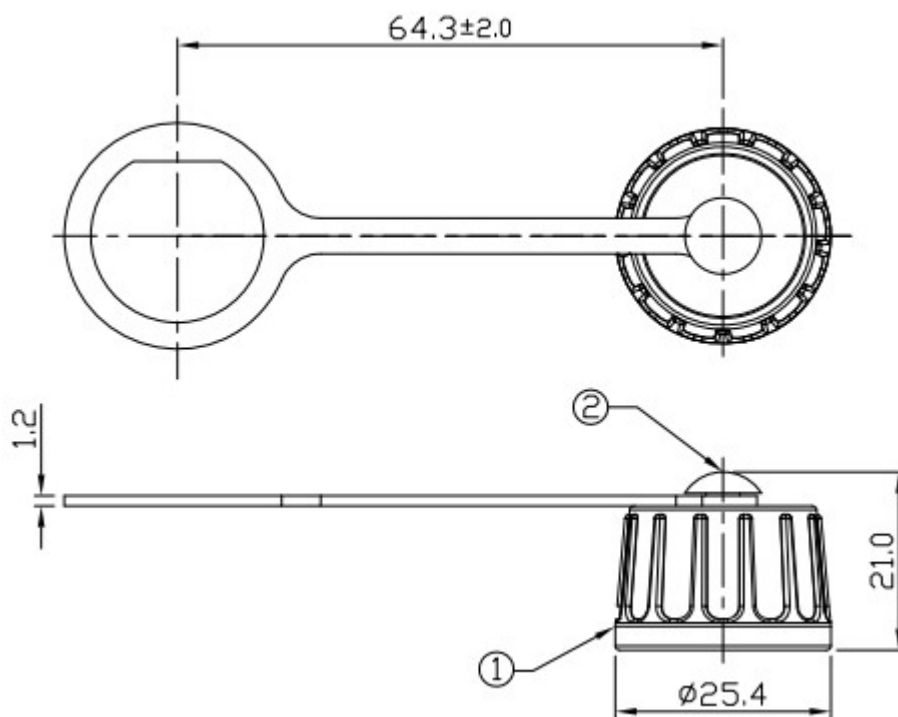

Datasheet

RS PRO IP67 Plastic Dust Cap

The RS Pro protective dust caps are used with a wide range of RS Pro RJ45 metal and plastic panel mount connectors. The IP67 rated black thermoplastic dust covers prevent water and dust ingress when panel mount RJ45 connectors are not in use. Ideal for industrial applications and harsh environments.

Features & Benefits:

- Thermoplastic
- IP67

Dimensional line drawings

125-7926

Quality Standards