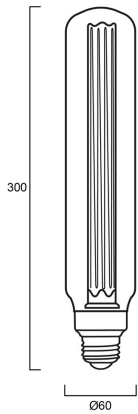

Toledo Mirage T60

ToLEDo Mirage T60 105LM E27 SL
0029942