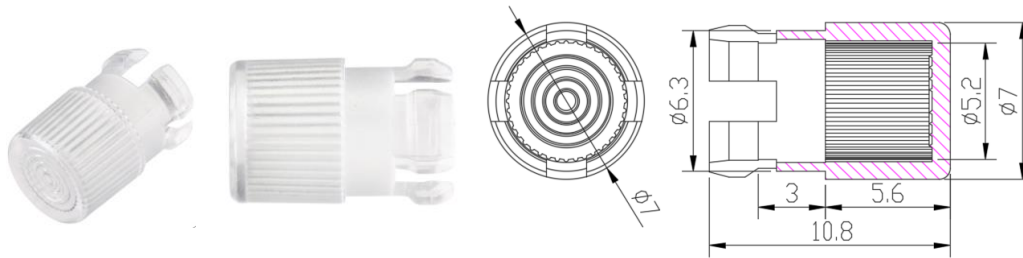

Data Sheet

LED cap, dia. 7.0 mm x 10.8 mm (H)

Unit: mm

Color: Clear

Material: PC

Size: \varnothing 7.0 mm x 10.8 mm

Recess diameter: \varnothing 5.2 mm

Height: 10.8 mm

Fit LED lamp size: \varnothing 5 mm