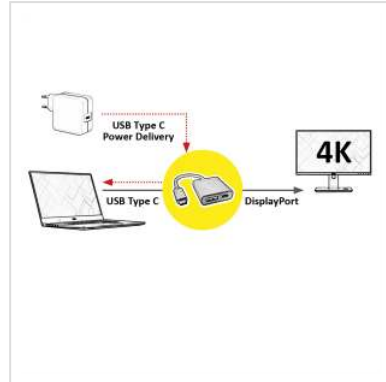

ROLINE Type C - DisplayPort Adapter, + 1x Type C PD, v1.2, M/F

Product No.	12.03.3221
Manufacturer	ROLINE
Manufacturer No.	12.03.3221
EAN (single piece)	7611990151462

Connect a monitor or projector with DisplayPort interface to your MacBook, Ultrabook, Notebook / Laptop or PC with USB Type C connection. Use the additional Type C connector of the adapter to power your device (e.g. Macbook) simultaneously!

- USB 3.1 Type C to DisplayPort Cableadapter
- Connect your device with USB-C port to any DisplayPort display or projector
- This adapter allows you to mirror or extend your display to any DP-enabled TV or display
- Maximum resolution: 3840x2160 @60Hz
- Portable design
- No power adapter required
- Connectors: DP Female and Type C Male; additional Type C port with PD (Power Delivery) to e.g. load your device simultaneously
- Cable length: ca. 10 cm

Technical specifications

Manufacturer	ROLINE
Product group	Adapters, Terminators, Converters
Product type	USB-DisplayPort Adapter
Colour	white
Length	0.1 m

Side 1 connection (PC)	Typ C Male
Side 2 connection (Peripherals)	DisplayPort Female
Side 1 Connector Type	USB Type C
Side 1 Connector Gender	Male
Side 2 Connector Type	DisplayPort
Side 2 Connector Gender	Female
Area of application	External
Technical particularity	DisplayPort Version 1.2