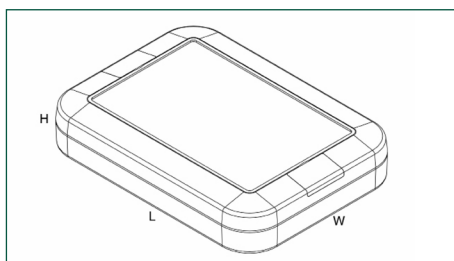

91 series IP67 low profile cases

Product overview

Beautifully designed low profile IP67 waterproof enclosures, ideal for tracking/monitoring in harsh environment

- IP67 rated, perfect for outdoor application
- White enclosures made from ASA UL94-HB plastic for high ultraviolet resistance
- Dark grey enclosures made from ABS UL94-V0 plastic for high flammability rating
- Wall mount holes behind hinged caps for superior aesthetic finish
- Mounting kit accessory for easy mounting to poles, pillars, posts and lamp posts
- 91 series has been designed to meet the requirements of IP67

SPECIFICATION	
Material:	Dark grey White grey
	Base and lid ABS UL94-V0 Base and lid ASA UL94-HB
Operating temperature	ABS, -10°C to +50°C ASA, -30°C to +60°C
Standard colours	Dark grey or white grey
Standard unit includes	Lid and base, gasket and fixing screws
Protection class	91 series has been designed to meet the requirements of IP67

DARK GREY	WHITE GREY	LENGTH	WIDTH	HEIGHT
CHD91E7DG	CHD91E7WG	65mm	52mm	18mm
CHD91E8DG	CHD91E8WG	65mm	52mm	27mm
CHD91E1DG	CHD91E11WG	75mm	75mm	22mm
CHD91E12DG	CHD91E12WG	75mm	75mm	35mm
CHD91E9DG	CHD91E9WG	80mm	60mm	20mm
CHD91E10DG	CHD91E10WG	80mm	60mm	30mm
CHD91E13DG	CHD91E13WG	100mm	75mm	22mm
CHD91E14DG	CHD91E14WG	100mm	75mm	35mm
CHD91E3DG	CHD91E3WG	100mm	100mm	25mm
CHD91E4DG	CHD91E4WG	100mm	100mm	40mm
CHD91E1DG	CHD91E1WG	130mm	90mm	25mm
CHD91E2DG	CHD91E2WG	130mm	90mm	40mm
CHD91E5DG	CHD91E5WG	150mm	110mm	27mm
CHD91E6DG	CHD91E6WG	150mm	110mm	40mm
CHD91E16DG	CHD91E16WG	175mm	130mm	45mm
CHD91E15DG	CHD91E15WG	175mm	135mm	30mm