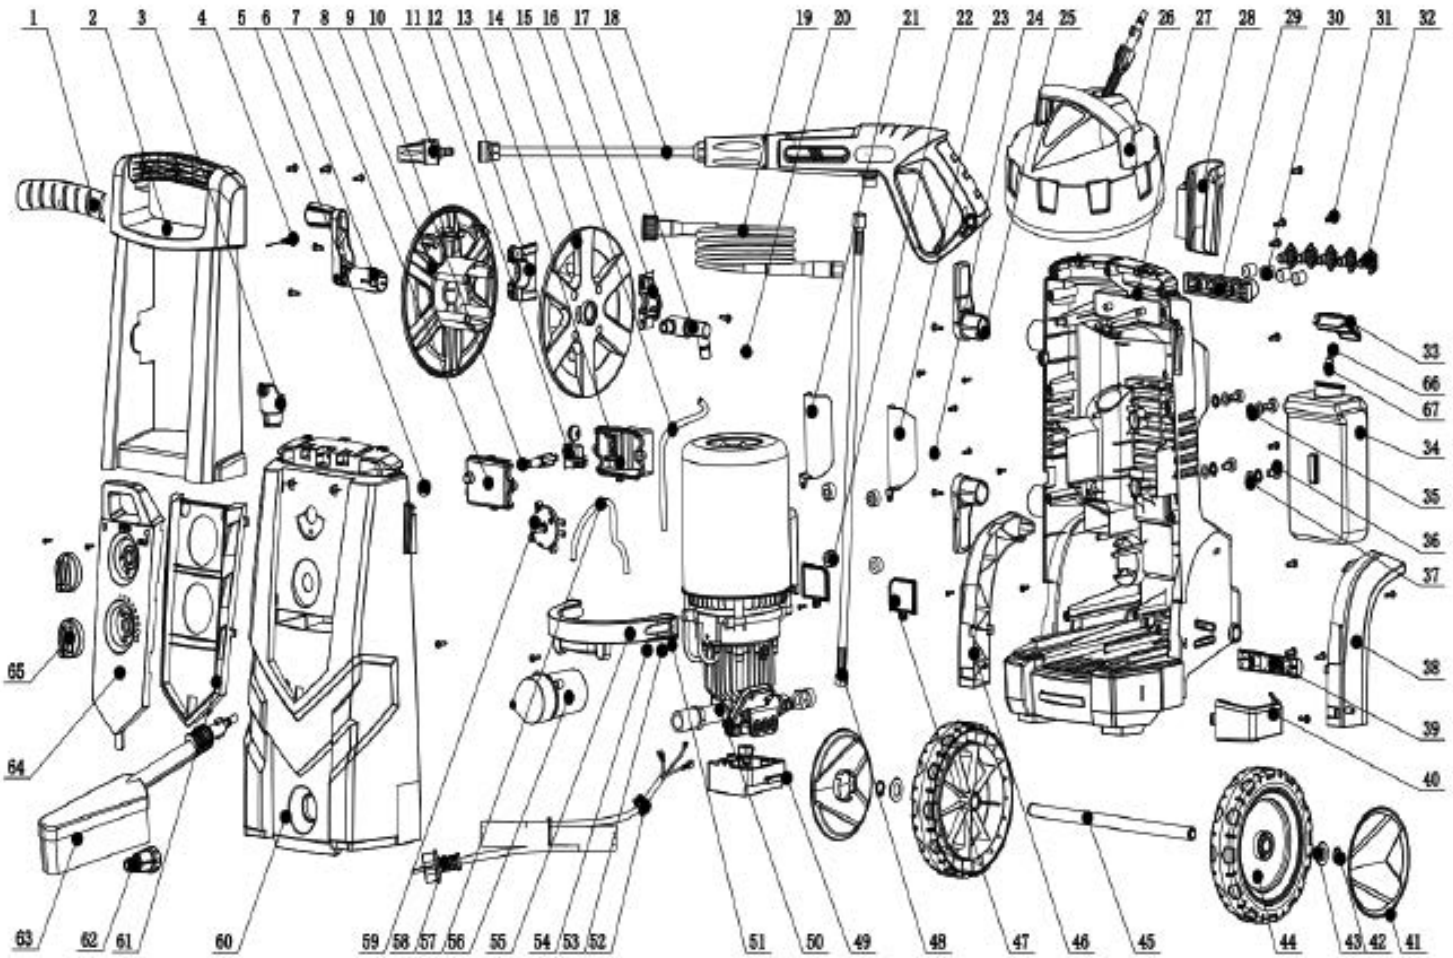

230V 195BAR

PRESSURE WASHER

98679 – PW2500/135D SPARE PARTS DRAWING

230V 195BAR

PRESSURE WASHER

98679 – PW2500/135D SPARE PARTS LISTING

KEY No.	PART No.	STOCK No.	DESCRIPTION
1 2 24 31 60 61 64	YPW2500/135D-64	11963	Front housing assembly
3	YPW2500/135D-3	12069	Turbo nozzle holder
5 7 9 11 13	YPW2500/135D-13	12070	Switch assembly
6 8 12 14 16 17 20	YPW2500/135D-14	12517	Hose reel assembly
10	YPW2200/110D-37	09809	Quick turbo nozzle
15	YPW2500/135D-15	12522	Soap tube inner
18	YPW2100/110D-87	01828	Spray gun
19	YPW2500/135D-19	02328	Hose
20 21 23 24 25 27 28 29 30 38 39 40 46 47	YPW2500/135D-38	12523	Bottom housing assembly

KEY No.	PART No.	STOCK No.	DESCRIPTION
20 35 36 37 49 55	YPW2500/135D-55	12532	Pump/Motor fixing assembly
20			(NP) Screw
22	YPW2500/135D-22	12524	Motor vibration dampening
24			(NP) Screw
26	YPW2100/110D-86	02095	Big patio cleaner
32	YPW2500/135D-32	12525	Quick nozzles
33 34 66 67	YPW2500/135D-34	12526	Soap tank assembly
41 42 43 44 45	YPW2500/135D-44	13217	Wheels and axle assembly
48	YPW2500/135D-48	13221	Inner hose
50	YPW2500/135D-50	13697	Motor and pump
51 53 54	YPW2500/135D-51	13704	Screw set for earthing
52 58	YPW2500/135D-52	13724	Cable assembly
56	YPW2500/135D-56	13740	Capacitor
57	YPW2500/135D-57	13742	Soap tube outer
59	YPW2500/135D-59	13750	Switch for soap
62	YPW2200/110D-73	08607	Inlet filter
63	YPW2100/110D85	09810	Fix brush
65	YPW2500/135D-65	13802	Switch knob