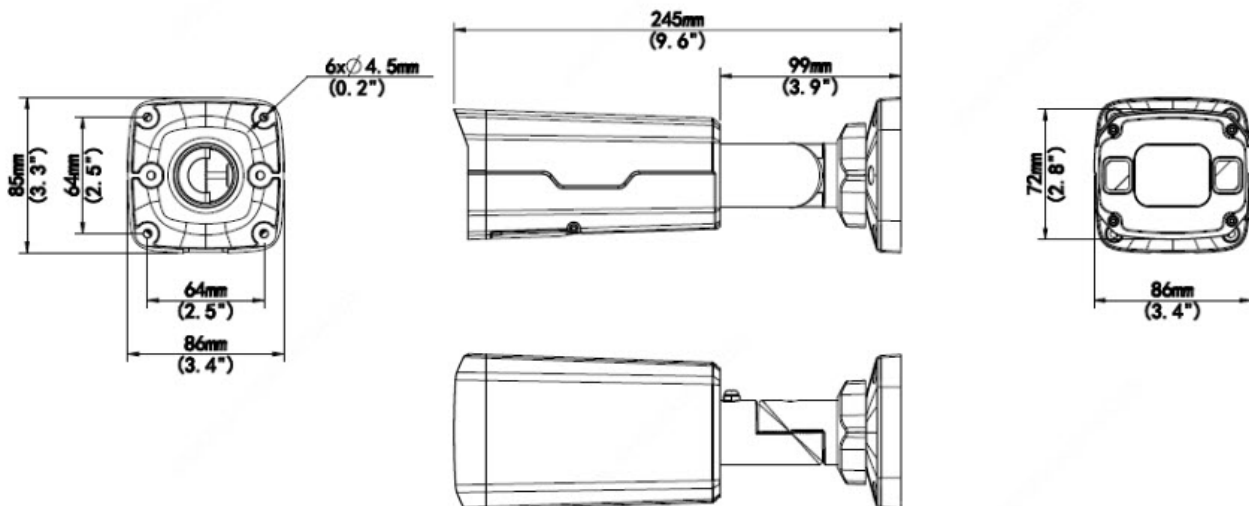

Key Features

Dimensions

Links zu direkten Streams siehe

=
<https://service.allnet.de/index.php?/Knowledgebase/Article/View/347/0/ipcamera--link-fr-den-direkten-stream---all-cam24xx>

Technical Details:

ALL-CAM2496v2-LEFN					
Camera					
Sensor	1/2.7", 5.0 megapixel, progressive scan, CMOS				
Lens	2.7 ~ 13.5mm, AF automatic focusing and motorized zoom lens				
DORI Distance	Lens (mm)	Detect (m)	Observe (m)	Recognize (m)	Identify (m)

	2.7	60.8	24.3	12.2	6.1
	13.5	303.8	121.5	60.8	30.4
Angle of View (H)	106.25°~ 30.42°				
Angle of View (V)	56.36°~ 17.22°				
Angle of View (O)	110.34°~34.18°				
Adjustment angle	Pan: 0° ~ 360°		Tilt: 0° ~ 90°		Rotate: 0° ~ 360°
Shutter	Auto/Manual, 1 ~ 1/100000s				
Minimum Illumination	Colour: 0.002Lux (F1.2, AGC ON) 0Lux with IR on				
Day/Night	IR-cut filter with auto switch (ICR)				
Digital noise reduction	2D/3D DNR				
S/N	>56 dB				
IR Range	Up to 50m (164ft) IR range				
Wavelength	850nm				
IR On/Off Control	Auto/Manual				
Defog	Digital Defog				
WDR	120dB				
Video					
Video Compression	Ultra 265, H.265, H.264, MJPEG				
H.264 code profile	Baseline profile, Main profile, High profile				
Frame Rate	Main Stream:5MP (2880*1620), Max 30fps; 4MP (2560*1440), Max 30fps; 3MP (2304*1296), Max 30fps; 1080P (1920*1080), Max 30fps; Sub Stream: 720P (1280*720), Max 30fps; D1 (720*576), Max 30fps; 640*360,Max 30fps; 2CIF(704*288), Max 30fps; CIF(352*288), Max 30fps; Third Stream: D1 (720*576), Max 30fps; 640*360,Max 30fps; 2CIF(704*288), Max 30fps; CIF(352*288), Max 30fps;				
Video Bit Rate	128 Kbps~16 Mbps				
OSD	Up to 8 OSDs				
Privacy Mask	Up to 4 areas				