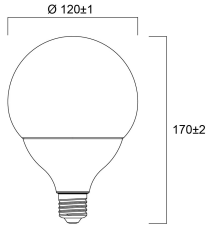

ToLEDo G120

ToLEDo G120 2450LM 827 E27 SL
0026902

TECHNICAL DRAWINGS

0026902