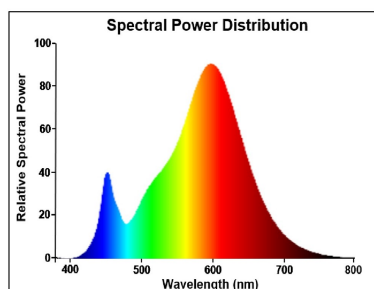

ToLEDo G120

ToLEDo G120 2450LM 827 E27 SL

0026902

Max. Luminaires per 16A C Breaker	18
Max. Luminaires per 16A B Breaker	9

Lifetime data

Lifespan L70 B50	15000
Average life (Nominal) (h)	15000
Average life (Rated) (h)	15000

Physical data

IP rating	IP20
Nominal Product Length (mm)	172
Nominal Product Diameter (mm)	120
Weight (kg)	0.275

Packaging

Single packaging type	Carton
Product EAN number	5410288269023
Packaging single length / height (cm)	12.5
Packaging single width (cm)	12.5
Packaging single depth (cm)	19.0
DUN14 (outer)	15410288269020
Units per outer package	6
Packaging outer length / height (cm)	65.0
Packaging outer width (cm)	26.5
Packaging outer depth (cm)	21.0

Safety data

Optimal operating condition (°C)	-20-40
Breakage cleaning instructions	Not applicable
Special purpose lamp	No
Dry applications use only	Yes
Suitable for household illumination	Yes
Safety message	Not Suitable for totally enclosed fixtures

PHOTOMETRY