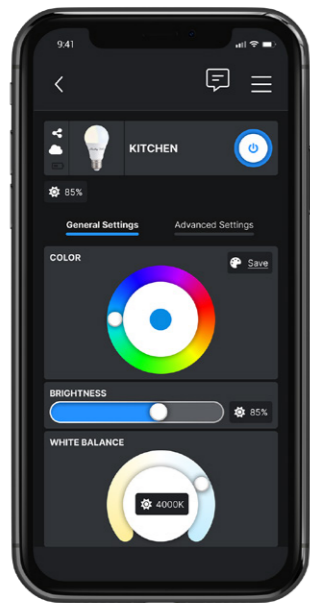

Shelly DUO RGBW

16 MILLION COLORS

WARM AND COLD LIGHT

Wi-Fi operated

Connect Shelly Bulb to your Wi-Fi at home.

Energy efficient

Reduce energy usage without brightness or quality loss.

16 million colors

Set the mood by choosing between 16 million colors.

Light temperature control

Easily set the desired light temperature.

Control remotely

Turn Shelly Bulb RGBW ON/OFF directly from your smartphone or tablet, and manage them easily no matter where you are.

Weekly Schedules

Easily create custom daily schedules and smart timers.

Sunrise/Sunset

Set Shelly Bulb RGBW to automatically turn ON/OFF based on sunrise and sunset hours.

No hub required

Control directly and without a hub through your smartphone with Shelly Cloud App.

Highly compatible

Use with your preferred home automation platforms and voice assistants.

SMART RGBW BULB WITH 16 MILLION COLORS

Shelly Bulb RGBW allows customers to control and adjust the brightness and the color of their light, choosing between 16 million colors. Shelly Bulb RGBW connects directly to the Wi-Fi at home and allows setting custom schedules, smart scenarios and Sunrise/Sunset actions.