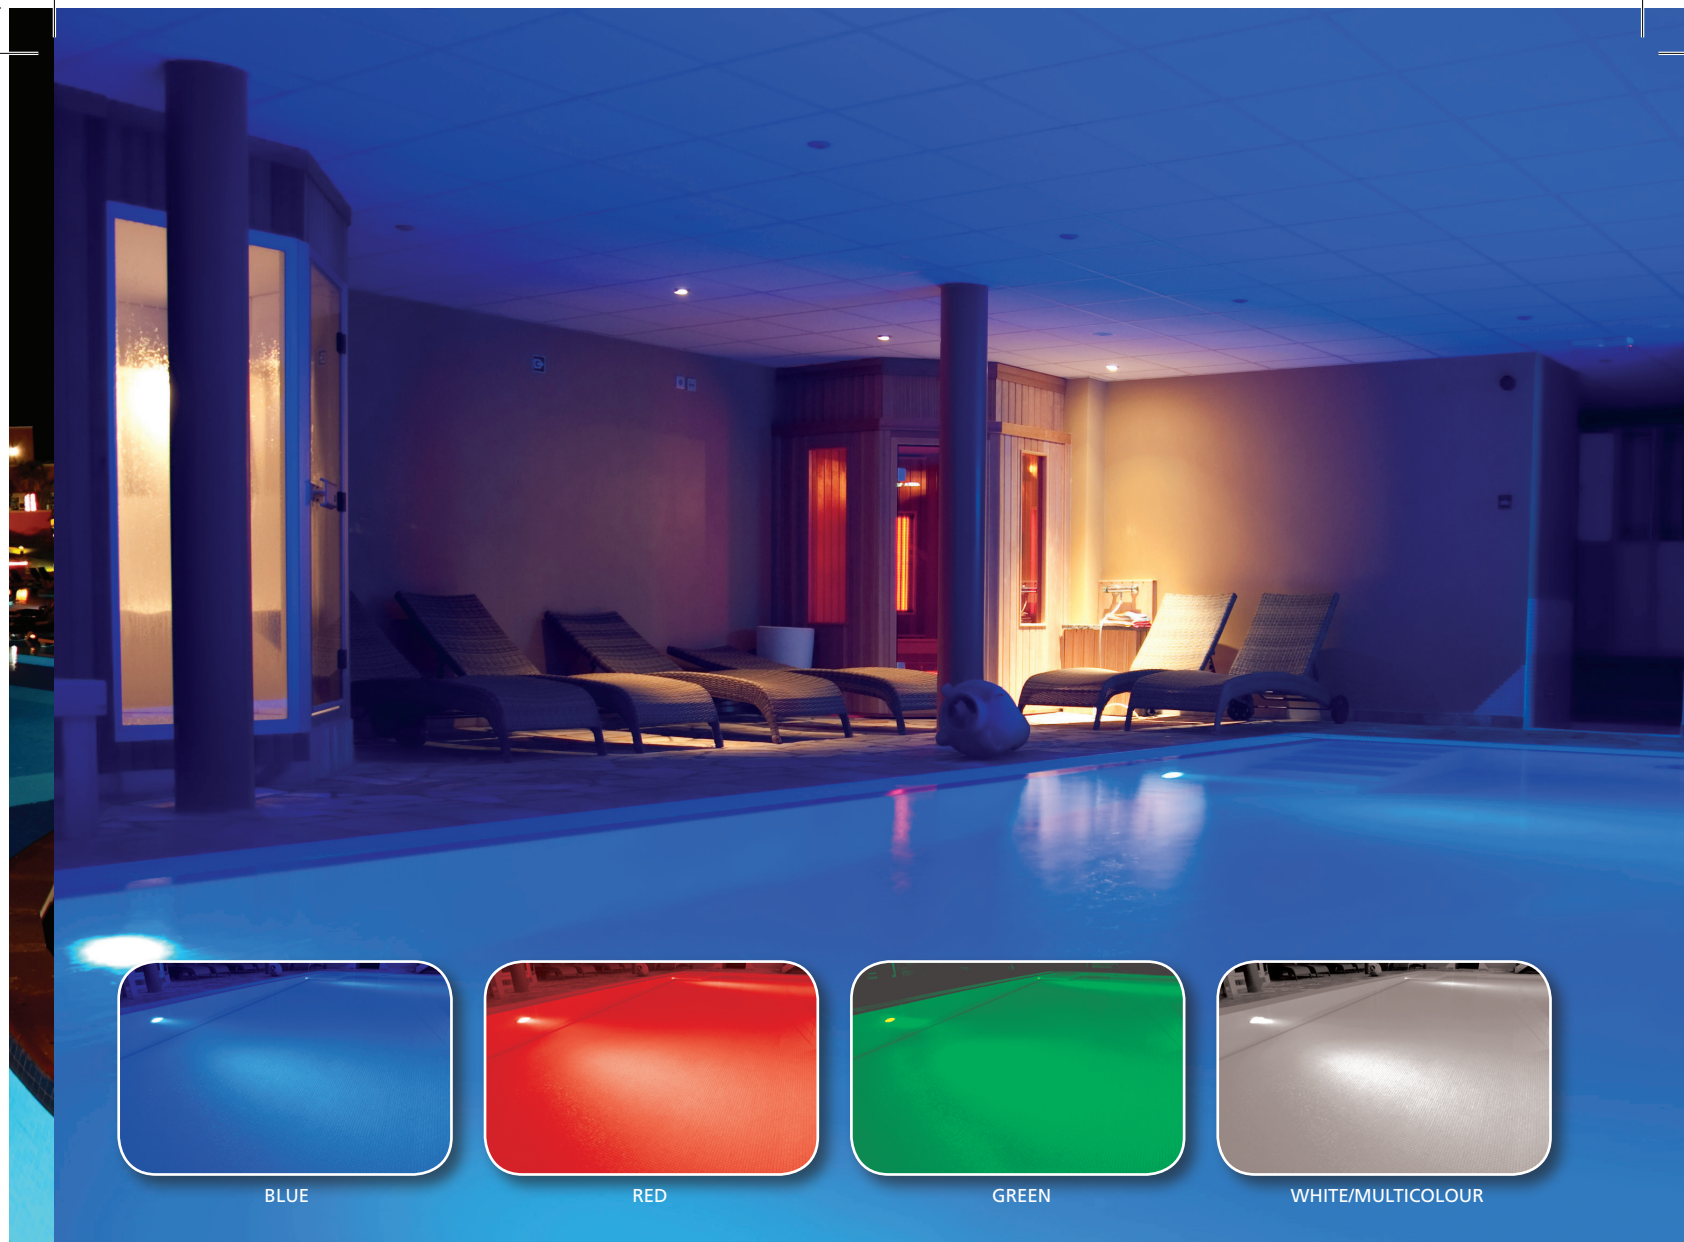

#### APPLICATIONS

- All retrofit PAR56 underwater
- Swimming Pools
- Fountains

with **memory**  
function

# SWIMMING POOL LAMP

The Sylvania **PAR56 LED** represents a **top class professional** development for underwater illumination of swimming pools, fountains etc. By combining high power LEDs of **red, green, blue & fixed white** colours together with an internal microprocessor, it is capable of generating **the full spectrum of colours**. The lamp can be operated in a mode of continuous colour changing, or fixed at any desired colour by briefly switching off and back on again. This is facilitated by the optional Sylvania **remote control** and receiver.