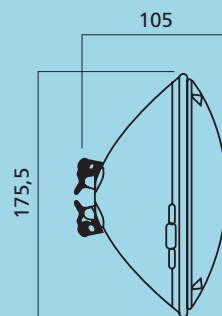

REMOTE CONTROL

RECEIVER

DIRECTIONS FOR USE

- Only for use with magnetic (no electronic) transformer
- The remote control is an optional accessory, lamps also function with ordinary switches.