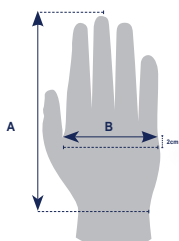

KeepSAFE Grip Latex Palm Coated Glove

Product Code(s)	Code	Size
	303028	Yellow Liner with Orange Crinkle Latex Palm Coating
	303026	Yellow Liner with Green Crinkle Latex Palm Coating
Features	<p>Seamless knitted liner with crinkle latex coating</p> <p>Crinkle latex palm coating is highly resilient and provides excellent grip in both wet and dry conditions</p> <p>The seamless knitted liner is breathable and comfortable, reducing hand fatigue</p> <p>Elasticated knitwrist offering a secure and comfortable fit</p>	
Standards	Conforms to EN388:2016 levels 2.1.4.3.X	
Material	10 gauge polyester shell latex dipped	
Applications	Ideal for labouring, ground work, scaffolding, paving, bricklaying, automotive engineering, automotive maintenance and repair, warehouse work, refuse collection and general handling	
Size	8, 9, 10, 11	
Packaging	Packs of 12 - 120 Per Case	

Size Chart				
Measurements in (mm)	8 (M)	9 (L)	10 (XL)	11 (2XL)
Hand Length (A)	182	192	204	215
Hand Circumference (B)	203	229	254	279

For further information:

Bunzl, 671 London Road, Isleworth, TW7 4EX 0208 560 1244 greenham.com