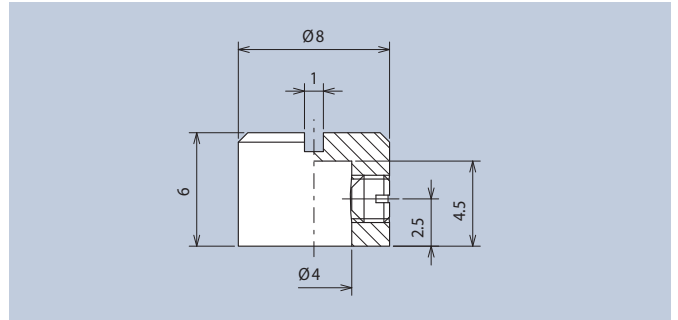

Messing Drehknöpfe für Schraubendreherbetätigung

Messing hochglanz-verchromt · Brass high-gloss chrome-plated	
Art.-Nr.	517.4

Brass Turning Knobs for Screwdriver Actuating