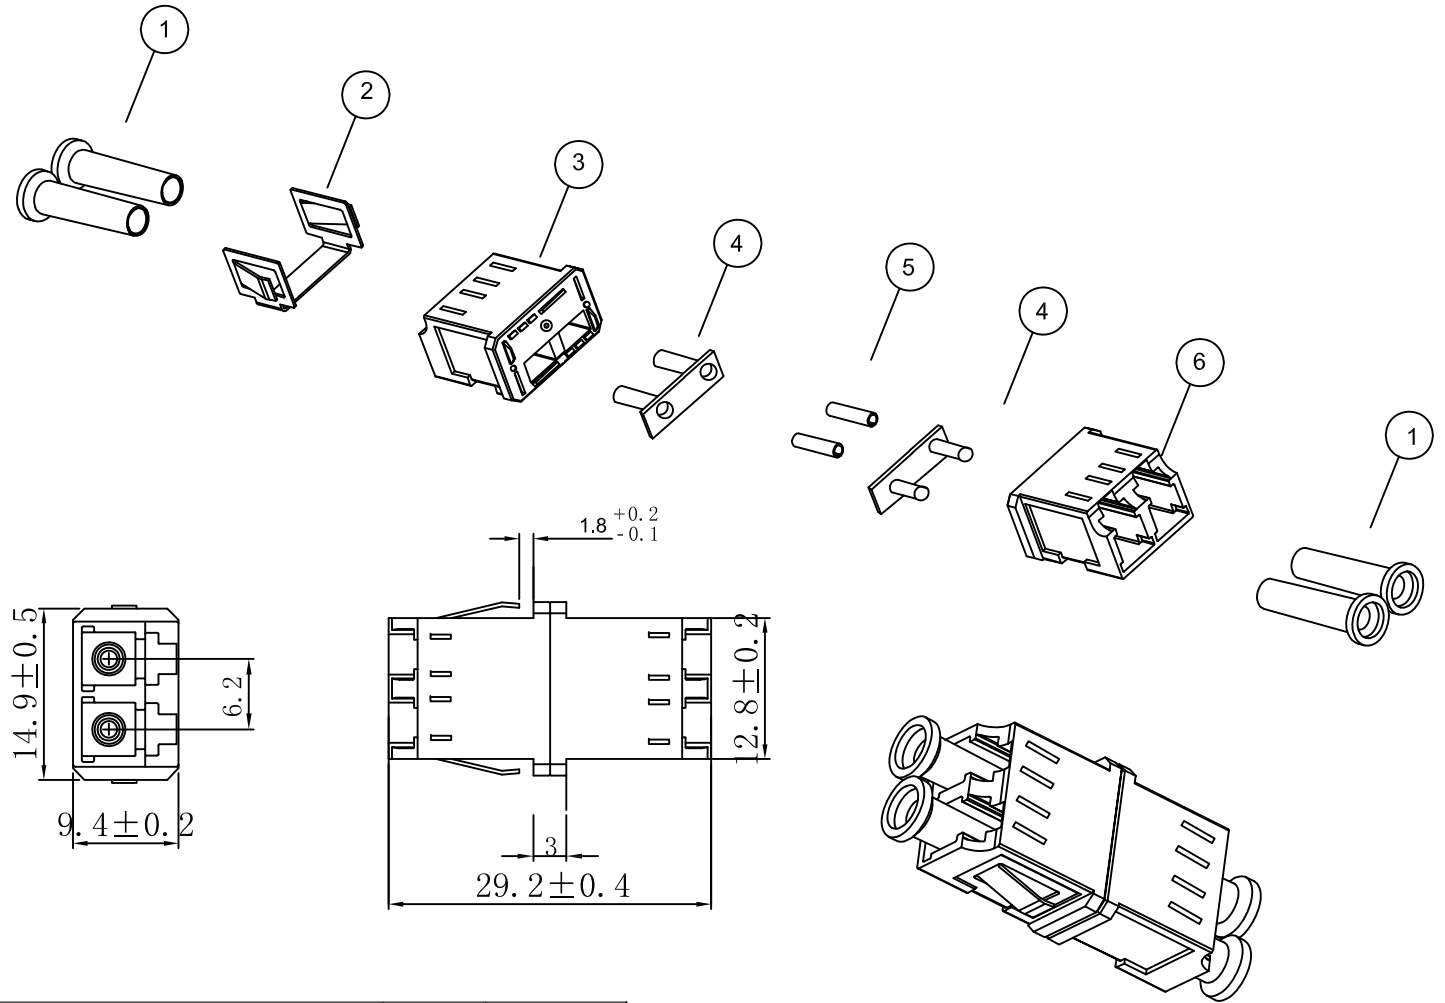

NOTE:
RoHS 2.0 & REACH COMPLIANT

Insertion Loss (typical) (dB)	≤0.12
Insertion Loss (dB)	≤0.20
Operating Temperature (° C)	-40 ~+80
Storage Temperature (° C)	-40 ~+85

MATERIAL LIST:

⑥	LC Body Lime Green (SC simplex footprint)	1pcs	
⑤	LC Sleeve ceramic(Multi-Mode)	1pcs	
④	Bush Lime Green	2pcs	
③	LC Body Lime Green (SC simplex footprint)	1pcs	
②	LC Metal Mount	1pcs	
①	LC White Dust Cap	4pcs	

Chart:

NO.	ITEM NO.	EAN Number
1	S215509	4038816074034

NO.	SPECIFICATION	STANDARD	QT' Y	REMARK
		NEW	2018-3-21	A
BY	CHK	REVISION RECORD MODIFICATIONS	DATE	REV.

SYNERGY 21					
CUSTOMER			ITEM NO.	See the chart	
PRODUCT NAME	LC MM Lime Green (ceramic)Duplex Plastic Adapter(SC SX Footprint) w/o flange	Manufacture Country	CHINA	UNIT	MM
DRAWNBY	CHECKBY	APPOBY	DATE		
SYNERGY 21	SYNERGY 21	SYNERGY 21	2018-3-21