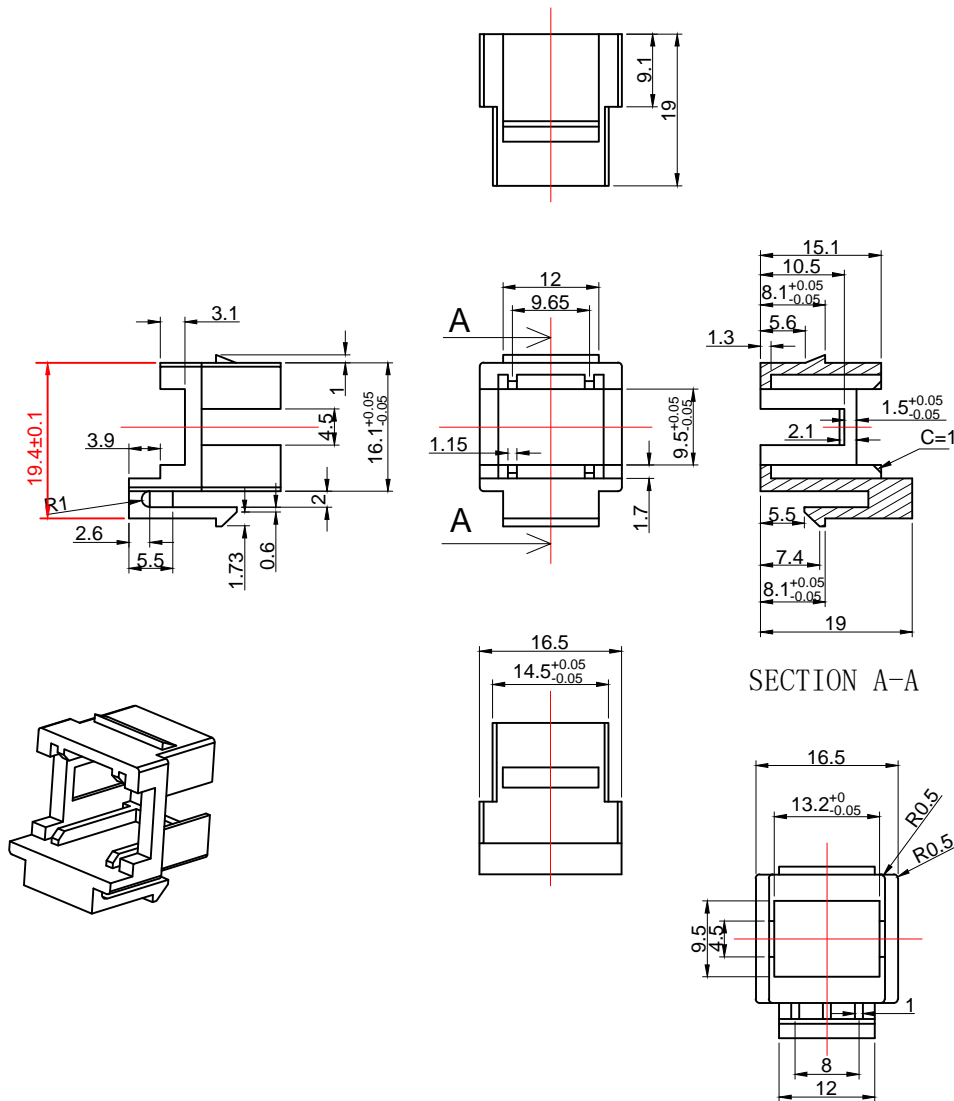

MATERIAL LIST:

- 1. wall box:ABS
- 2. Accessories  
cable tie: 2 PCS 2.5\*80MM  
SCRW: 2PCS ST4\*20MM
- 3. Applicable cable diameter:OD 8.2MM Max
- 4. ROHS 2.0 AND REACH COMPLIANT
- 5. Packing:1PC/PE bag+label

SYNERGY 21									
CUSTOMER				ITEM NO.	S216348				
PRODUCT NAME	2 port wall box	manufacture country	CHINA	UNIT	MM				
BY	CHK	NEW	2018-10-17	A	DRAWNBY	CHECKBY	APPOBY	DATE	
		REVISION RECORD MODIFICATIONS	DATE	REV.	SYNERGY 21	SYNERGY 21	SYNERGY 21	2018-10-17	

- NOTES:
1. ABS Black
  2. Keystone for LC duplex/SC simplex no flange Adapte
  3. Packing: 1pc/PE Bag+Lable
  3. ROHS2.0 AND REACH COMPLIANT

SYNERGY 21					
CUSTOMER		ITEM NO.	S215479		
PRODUCT NAME	Keystone adapter	manufacture country:	CHINA	UNIT	MM
DRAWNBY	CHECKBY	APPOBY	DATE		
SYNERGY 21	SYNERGY 21	SYNERGY 21	2017-05-03		

Chart:

NO.	ITEM NO.	EAN Number
1	S215509	4038816074034

NO.	SPECIFICATION	STANDARD	QT' Y	REMARK
		NEW	2018-3-21	A
BY	CHK	REVISION RECORD MODIFICATIONS	DATE	REV.

SYNERGY 21					
CUSTOMER			ITEM NO.	See the chart	
PRODUCT NAME	LC MM Lime Green (ceramic)Duplex Plastic Adapter(SC SX Footprint) w/o flange	Manufacture Country	CHINA	UNIT	MM
DRAWNBY	CHECKBY	APPOBY	DATE		
SYNERGY 21	SYNERGY 21	SYNERGY 21	2018-3-21		