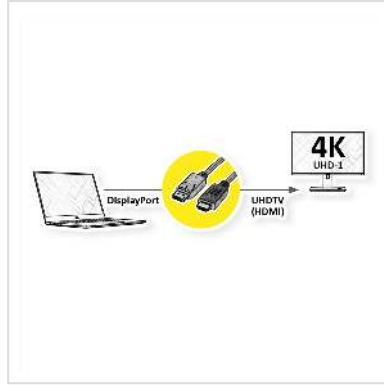

ROLINE DisplayPort Cable, DP - UHDTV, Slim, M/M, black, 2 m

Product No. 11.04.5996
Manufacturer ROLINE
Manufacturer No. 11.04.5996

DisplayPort to UHDTV cable for transferring content from your graphics card (DisplayPort) to your TV (UHDTV) - with a quality of up to 3840x2160 @60Hz, incl. audio transmission!

- HDTV is the standard for digital video transmission in the TV/multimedia sector for e. g.: Connection of a TV set with HDMI interface to a player with DisplayPort connection.
- Cable with one DisplayPort and one HDTV plug.
- Note: A DisplayPort HDTV cable can only be used in one direction: the DisplayPort connector can only be used on the data source side (e. g. graphics card).

Technical specifications

Manufacturer	ROLINE
Product group	Cable
Product type	DP UHDTV cable
Colour	black
Length	2 m
Transfer quality	DisplayPort v1.2
Max. resolution	3840 x 2160 @60Hz (4K, UHD-1)

side 1 connector	DisplayPort Stecker
side 2 connector	HDTV M
Side 1 Connector Type	DisplayPort
Side 1 Connector Gender	Male
Side 2 Connector Type	UHDTV
Side 2 Connector Gender	Male
Area of application	External
Cable shielding	Screened
Weight	55.68 g