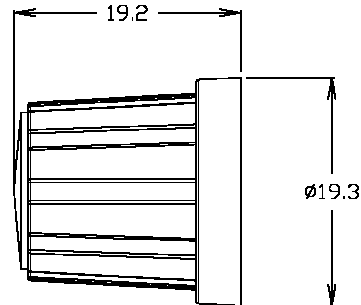

## KNOB K21

Knob available in various shaft sizes and cap colours.

Knob Details	Part No.
Knob K21 Black 4mm Splined	CL178880
Knob K21 Black 4mm D shaft	CL178881
Knob K21 Black 6mm Splined	CL178882
Knob K21 Black 6mm D shaft	CL178883
Knob K21 Black 6mm Screw Fix	CL178884
Knob K21 Black ¼" Splined	CL178885
Knob K21 Black ¼" D shaft	CL178886
Knob K21 Black ¼" Screw Fix	CL178887