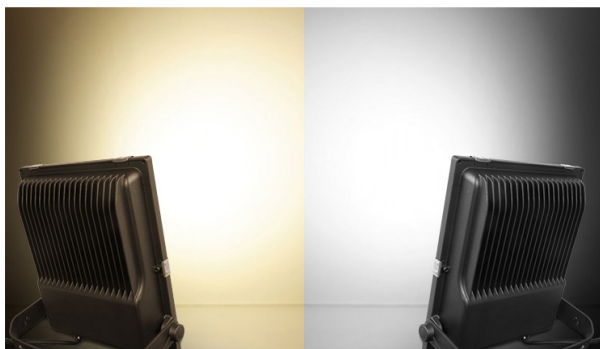

Merkmal	Wert
Abstrahlwinkel:	25
Dimmbar:	Ja
LED - Gehäusematerial:	Aluminium
Lichtfarbe:	RGB-WW
Lichtfarbe in Kelvin:	2700~6500
Lumen:	4000
Schutzklasse:	IP65
Volt:	230
Gewicht:	5 Kg

Weitere Bilder

Support Smart phone APP control and third party voice control

 Smart phone APP control
WiFi Box or WiFi Remote is needed

 Support third party voice control
WiFi Remote is needed

Brightness adjustable & Color temperature adjustable

Brightness adjustable, Adjust the color temperature from 2700-6500K, make the light you want