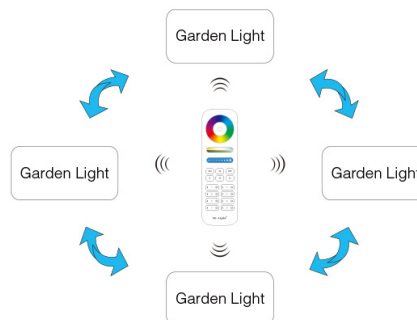

Merkmal	Wert
Abstrahlwinkel:	25
Dimmbar:	Ja
LED - Gehäusematerial:	Aluminium
Lichtfarbe:	RGB-WW
Lichtfarbe in Kelvin:	2700~6500
Lumen:	4000
Schutzklasse:	IP65
Volt:	230
Gewicht:	5 Kg

Weitere Bilder

Support Smart phone APP control and third party voice control

 Smart phone APP control
WiFi Box or WiFi Remote is needed

 Support third party voice control
WiFi Remote is needed

Brightness adjustable & Color temperature adjustable

Brightness adjustable, Adjust the color temperature from 2700-6500K, make the light you want

Auto-transmitting function

One garden light can transmit the signals from the remote control to another garden light within 30m, as long as there is a garden light within 30m, the remote control distance can be limitless.

Auto-synchronization function

Different garden light can work synchronously when they are started at different times, controlled by the same remote, under same dynamic mode and with same speed, and within 30m distance.