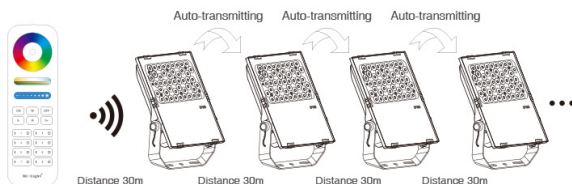

Auto-transmitting function

One garden light can transmit the signals from the remote control to another garden light within 30m, as long as there is a garden light within 30m, the remote control distance can be limitless.