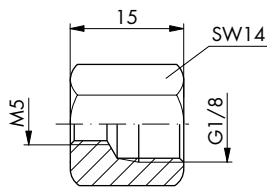

Bestell-Nr.	50.052
--------------------	---------------

Reduziernippel G1/4 / M5
 Werkstoff: Ms

Bestell-Nr.	50.054
--------------------	---------------

Reduziermuffe G1/8 / M5
 Werkstoff: Ms

Bestell-Nr.	50.053
--------------------	---------------

Fittings

Reducing Nipple, Blanking Plug and Silencer

Reducing nipple G1/4 - G1/8
 Material: brass
 Supplied complete with seals

Order No.	50.627
------------------	---------------

Reducing nipple G1/8 / M5
 Material: brass

Order No.	50.052
------------------	---------------

Reducing nipple G1/4 / M5
 Material: brass

Order No.	50.054
------------------	---------------

Reducing sleeve G1/8 / M5
 Material: brass

Order No.	50.053
------------------	---------------