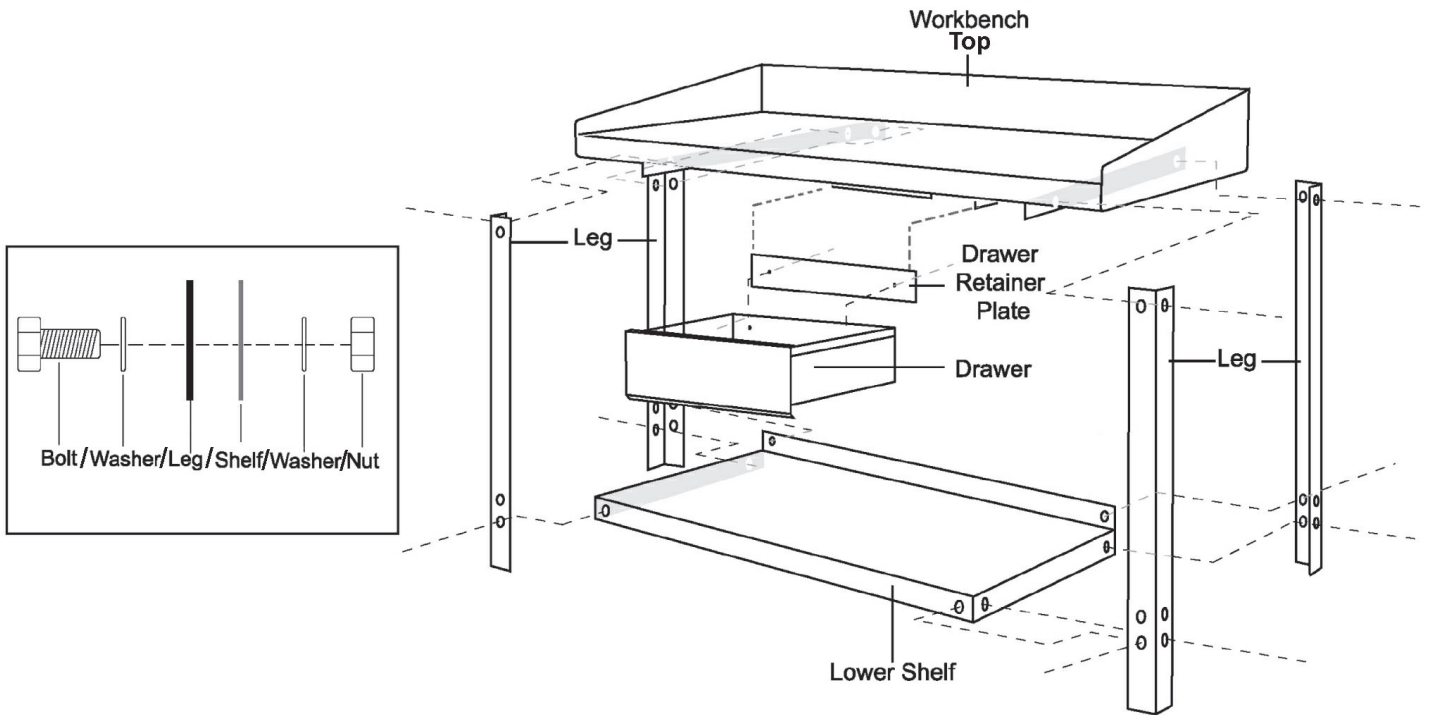

Parts Information:
Workbench Steel with 1 Drawer
Model No: AP1010.V3 / AP1015.V3 /
AP1020.V3

Item	Part No.	Description
1	AP1010.V3-01	Lock And Key Assy
2	AP1010.V3-02	Bolt,Nut And Star Washer, 10x20mm
3	AP1010.V3-03	Rd Head S/T Screw 5.5 x 8.5 Black
4	AP1010.V3-04	Corner Post

Item	Part No.	Description
5	AP1010.V3-05	Drawer
6	AP1010.V3-06	Fixing Kit, Complete
--	AP1	Single Drawer Unit (AP10 & AP30 Benches)

NOTE: It is our policy to continually improve products and as such we reserve the right to alter data, specifications and component parts without prior notice.