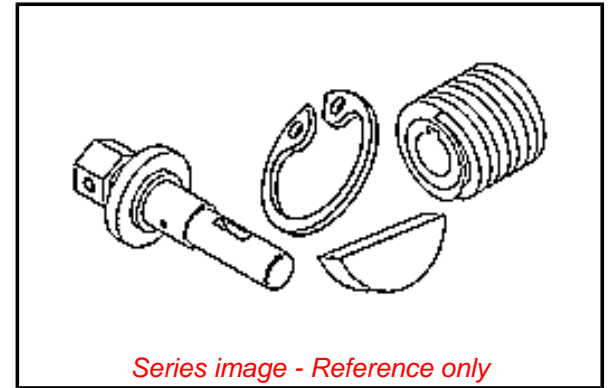

PLEASE CHECK WWW.MOLEX.COM FOR LATEST PART INFORMATION

Part Number: [1301790341](#)
Status: **Active**
Overview: Aero-Motive® Replacement Parts and Accessories
Description: Worm Gear Kit for LA Balancers

Documents:
[RoHS Certificate of Compliance \(PDF\)](#)

General

Product Family	Tool Supports
Series	130179
Cable Length	N/A
Duty	N/A
Overview	<u>Aero-Motive® Replacement Parts and Accessories</u>
Product Name	Aero-Motive®
Type	Kit, Replacement Part
UPC	78678885388
Woodhead	Yes

Physical

Cable Diameter	N/A
Cable Movement	N/A
Drum Lock	None
Mounting Style	N/A
Packaging Type	Carton
Travel Distance	N/A
Weight Range	N/A
Wire/Cable Type	N/A

Material Info

Old Part Number	WRML
-----------------	------