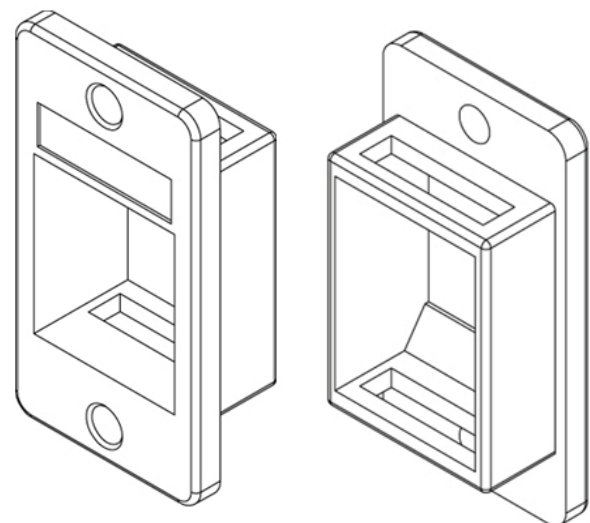

Front

Back

TUK Ltd, Unit 4, Wimbledon Stadium Business Centre, Riverside Road, London SW17 0BA

Tel: +44 (0) 20 8946 6688 Fax: +44 (0) 20 8879 7410 Email: sales@tuk.co.uk Website: www.tuk.co.uk

TUK follows a policy of continuous improvement. All information is correct at the time of printing but may be subject to change without prior notification. Please contact TUK for formal confirmation of current specification. HDMI and LSA-Plus are registered trademarks of HDMI Licensing and Krone (UK) Technique Ltd respectively, whose rights are acknowledged. ∇ is a registered trademark of TUK Limited.