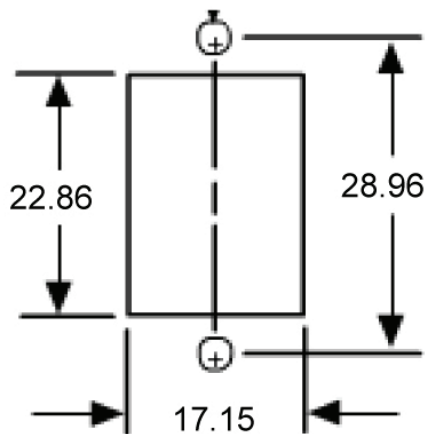

Requirements for cut-out:

All dimensions are in mm