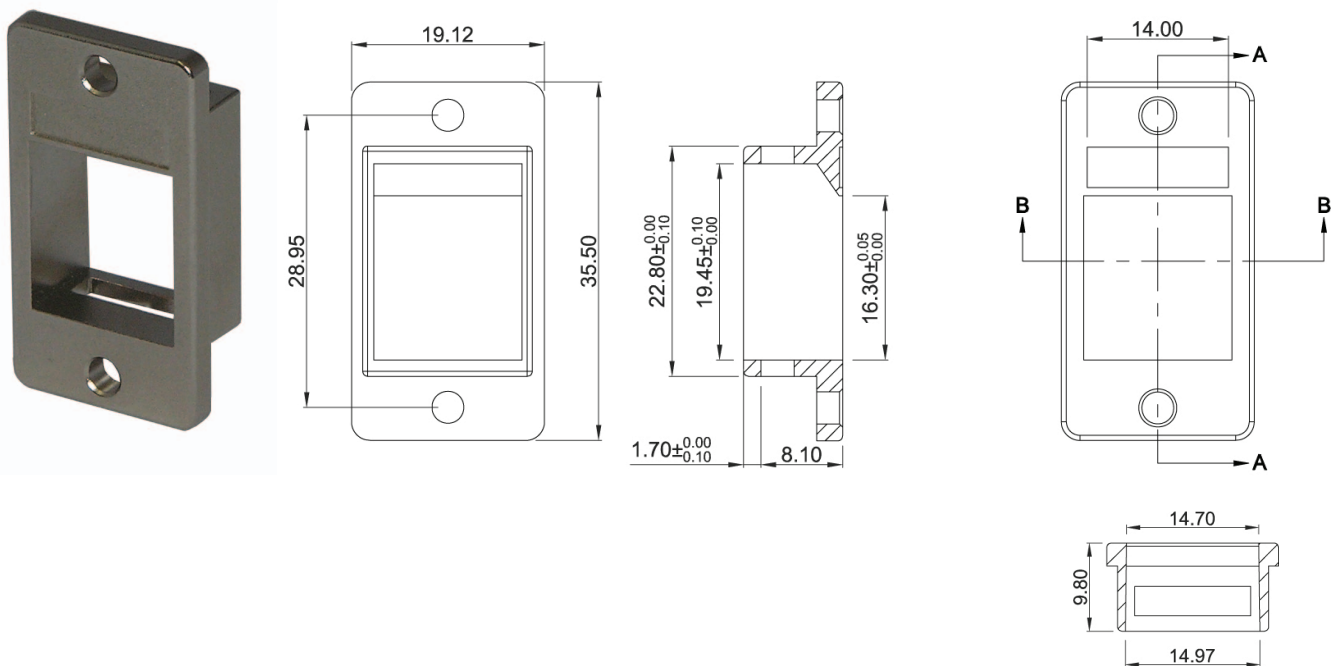

Panel Mount Adaptor (KAPma)