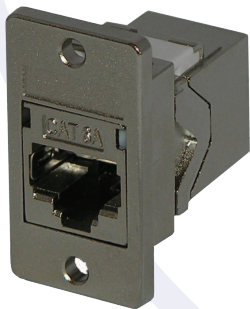

KCHDpm

KCK66pm

KCUABpm

KCUAA2bkpm

KOCMMpm

KOCSPm

KOLMMDXpm

KOLSMDXpm

KOTMMpm

KOTSPm

FACK2Spm

SGACK2Spm

SGKSsupm

SKFwhpm

SKmcbkpm

FACK2pm

SACK2whpm

KSPbkpm

KSPrdpm

KBNC50whpm

KBNC75bkpm

SACK90Spm

Code	Description
KCHDpm	HDMI female to female coupler
KCK66pm	RJ12 6p6c female to female coupler
KCUABpm	USB A female to B female coupler, reversible
KCUAAPm	USB2.0 A female to A female coupler
KOCMMpm	Fibre coupler SC to SC, multi mode simplex
KOCSMpm	Fibre coupler SC to SC, single mode simplex
KOLMMDXpm	Fibre coupler LC to LC, multi mode duplex
KOLSMDXpm	Fibre coupler LC to LC, single mode duplex
KOTMMpm	Fibre coupler ST to ST, multi mode simplex, black dustcover
KOTSMPm	Fibre coupler ST to ST, single mode simplex, yellow dustcover
FAK2Spm	Category 5e coupler, shielded
SGACK2Spm	Category 6A coupler, shielded (Category 6 coupler, shielded also available)
SGKSsupm	Category 6A tool-less socket, shielded
SKFwhpm	Category 6 tool-less IDC socket, unshielded (Category 5e also available)
SKmcbkpm	Category 6 IDC socket, LSA-Plus and 110 type termination
FAK2pm	Category 5e coupler
SACK2whpm	Category 6 coupler, white
KSPbkpm	Speaker module with black elastic identifier
KSPrdpm	Speaker module with red elastic identifier
KBNC50whpm	BNC 50 ohm, white
KBNC75bkpm	BNC 75 ohm, black
SACK90Spm	Cat 6 keystone coupler, w/rear outlet 90 degrees to front outlet, shielded

More Information:

TUK's Panel Mount Connectors Range offers a wide variety of audio, video and data connectors which can easily be mounted into panels of virtually any thickness.

Die cast adaptor is robust and ensures easy mounting (into standard cut-out) and reliable earthing.