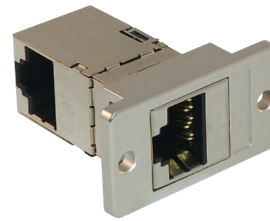

SACK2whpm

KSPbkpm

KSPrdpm

KBNC50whpm

KBNC75bkpm

SACK90Spm

Code	Description
KCHDpm	HDMI female to female coupler
KCK66pm	RJ12 6p6c female to female coupler
KCUABpm	USB A female to B female coupler, reversible
KCUAAPm	USB2.0 A female to A female coupler
KOCMMpm	Fibre coupler SC to SC, multi mode simplex
KOCSMpm	Fibre coupler SC to SC, single mode simplex
KOLMMDXpm	Fibre coupler LC to LC, multi mode duplex
KOLSMDXpm	Fibre coupler LC to LC, single mode duplex
KOTMMpm	Fibre coupler ST to ST, multi mode simplex, black dustcover
KOTSMPm	Fibre coupler ST to ST, single mode simplex, yellow dustcover
FAK2Spm	Category 5e coupler, shielded
SGACK2Spm	Category 6A coupler, shielded (Category 6 coupler, shielded also available)
SGKSsupm	Category 6A tool-less socket, shielded
SKFwhpm	Category 6 tool-less IDC socket, unshielded (Category 5e also available)
SKmcbkpm	Category 6 IDC socket, LSA-Plus and 110 type termination
FAK2pm	Category 5e coupler
SACK2whpm	Category 6 coupler, white
KSPbkpm	Speaker module with black elastic identifier
KSPrdpm	Speaker module with red elastic identifier
KBNC50whpm	BNC 50 ohm, white
KBNC75bkpm	BNC 75 ohm, black
SACK90Spm	Cat 6 keystone coupler, w/rear outlet 90 degrees to front outlet, shielded

More Information:

TUK's Panel Mount Connectors Range offers a wide variety of audio, video and data connectors which can easily be mounted into panels of virtually any thickness.

Die cast adaptor is robust and ensures easy mounting (into standard cut-out) and reliable earthing.