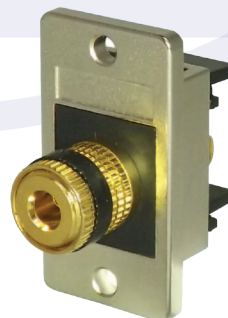

KOTMMpm

KOTSPm

FACK2Spm

SGACK2Spm

SGKSsupm

SKFwhpm

SKmcbkpm

FACK2pm

SACK2whpm

KSPbkpm

KSPrdpm

KBNC50whpm

KBNC75bkpm

SACK90Spm

Code	Description
KCHDpm	HDMI female to female coupler
KCK66pm	RJ12 6p6c female to female coupler
KCUABpm	USB A female to B female coupler, reversible
KCUAAPm	USB2.0 A female to A female coupler
KOCMMpm	Fibre coupler SC to SC, multi mode simplex
KOCSMpm	Fibre coupler SC to SC, single mode simplex
KOLMMDXpm	Fibre coupler LC to LC, multi mode duplex
KOLSMDXpm	Fibre coupler LC to LC, single mode duplex
KOTMMpm	Fibre coupler ST to ST, multi mode simplex, black dustcover
KOTSMPm	Fibre coupler ST to ST, single mode simplex, yellow dustcover
FAK2Spm	Category 5e coupler, shielded
SGACK2Spm	Category 6A coupler, shielded (Category 6 coupler, shielded also available)
SGKSsupm	Category 6A tool-less socket, shielded
SKFwhpm	Category 6 tool-less IDC socket, unshielded (Category 5e also available)
SKmcbkpm	Category 6 IDC socket, LSA-Plus and 110 type termination
FAK2pm	Category 5e coupler
SACK2whpm	Category 6 coupler, white
KSPbkpm	Speaker module with black elastic identifier
KSPrdpm	Speaker module with red elastic identifier
KBNC50whpm	BNC 50 ohm, white
KBNC75bkpm	BNC 75 ohm, black
SACK90Spm	Cat 6 keystone coupler, w/rear outlet 90 degrees to front outlet, shielded

More Information:

TUK's Panel Mount Connectors Range offers a wide variety of audio, video and data connectors which can easily be mounted into panels of virtually any thickness.

Die cast adaptor is robust and ensures easy mounting (into standard cut-out) and reliable earthing.