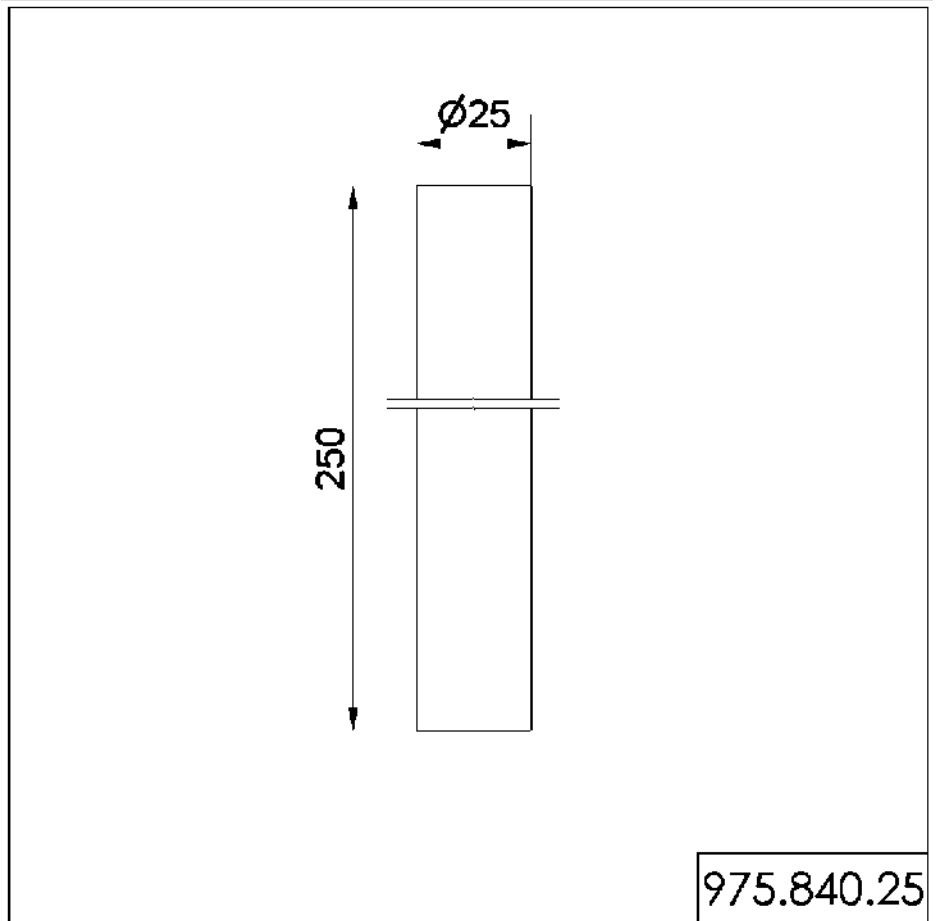

DRAWING

For additional installation and mounting information, refer to the appropriate user guide at www.werma.com. This printed copy is for information only and is subject to alteration.