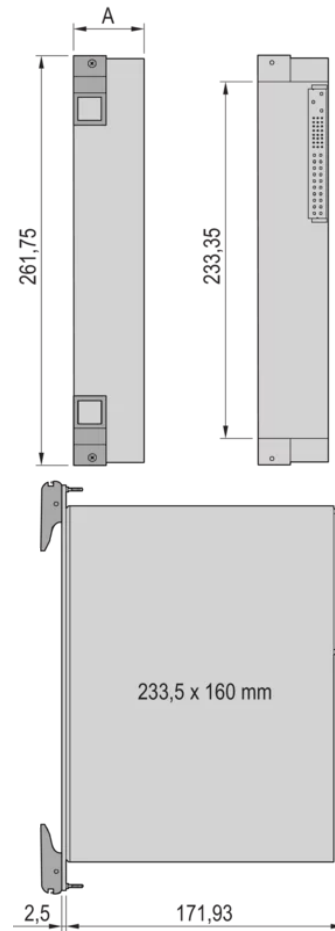

13100-146 PSU 19" FOR COMPACTPCI, DC/DC, 6 U, 8 HP

**KEY FEATURES**

Connector P47 and CompactPCI signalling

4 output voltages

Redundant operation with Current Share Bus (CSB), hot-swap

**PRODUCT ATTRIBUTES**

Product Type: Power Supply

Type: 19" DC/DC Converter

Works With: CompactPCI and VME64x

Input Voltage DC: 36 – 72 V

Power: 500 W

Number of Output Voltages: 4

Voltage 1: 5 V

Current 1: 50 A

Voltage 2: 3.3 V

Current 2: 60 A

Voltage 3: 12 V

Current 3: 12 A

Voltage 4: -12 V

Current 4: 4 A

Rack Height: 6 U

Rack Width: 8 HP