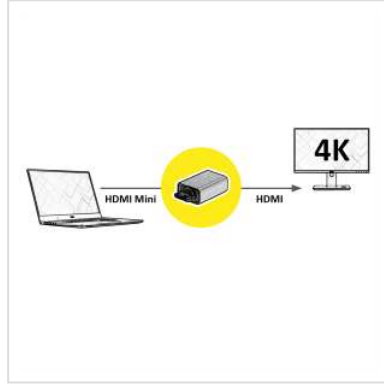

ROLINE HDMI Adapter, HDMI F - HDMI Mini M

Product No. 12.03.3154
Manufacturer ROLINE
Manufacturer No. 12.03.3154
EAN (single piece) 7630049614314

roline
Designed for Professionals

2160p
UHD-1

4K

- Suitable for resolutions up to 3840x2160 @30Hz
- Golden metal connector housing
- Adapter from HDMI to Mini HDMI (HDMI C)
- Small dimensions ensure a perfect fit in almost any situation
- Dimensions: 10x20x30mm

Technical specifications

Manufacturer	ROLINE
Product group	Adapters, Terminators, Converters
Product type	HDMI-HDMI Mini Adapter
Colour	gold
Scope of delivery	1x Adapter
Max. resolution	3840 x 2160 @30Hz (4K, Full HD)
Side 1 connection (PC)	HDMI Female
Side 2 connection (Peripherals)	HDMI Mini Male

Side 2 Connector Gender	Female
-------------------------	--------

Active / Passive	Passive
------------------	---------

Area of application	External
---------------------	----------

Dimensions (HxWxD)	10 x 20 x 30 mm
--------------------	-----------------