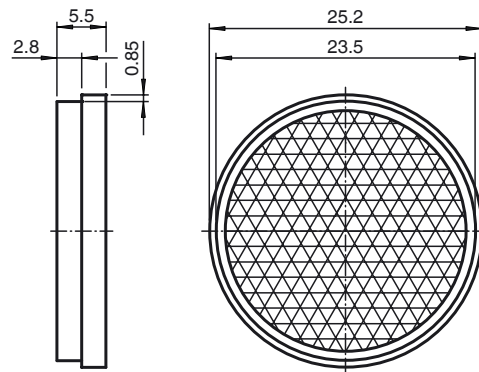

## Dimensions

### Model Number

**REF-A25**

Reflector, round  $\varnothing$  25 mm, self-adhesive

### Mechanical specifications

Material	PMMA/ABS
Dimensions	Diameter: 25 mm
Mounting	self-adhesive