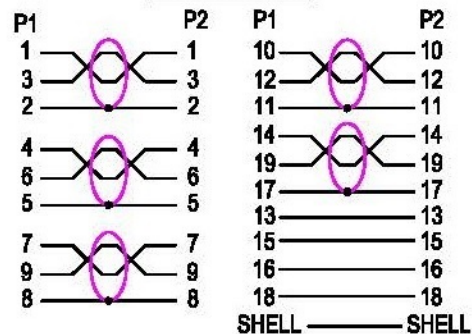

Datenblatt - Fiche technique - Data sheet

11.04.5544

ROLINE HDMI High Speed Kabel mit Ethernet, 7,5m

ROLINE Câble HDMI High Speed avec Ethernet, 7,5m

ROLINE HDMI High Speed Cable + Ethernet, M/M, 7.5 m

WIRE ADDRESS

Electronic Test:

1. 100% TEST OPEN SHORT & MIS-WIRE
2. CONTACT RESISTANCE: 3Ω
3. INSULATION RESISTANCE: 5MΩ
4. HI-POT: 300V DC/10MS

3	OUTER MOLD: 45P PVC BLACK		G	ITEM NO.	11.04.5544
2	CONNECTOR: HDMI A M BLACK INSULATION NICKEL PLATED SHELL	2	PCS	DESC.	ROLINE HDMI High Speed Cable, w/Ethernet, A-A, M/M, 7.5m, black
1	UL20276 (28AWG*1P+EAM)*5+28AWG*4C+AEB OD=7.3MM BLACK PVC JACKET CABLE PRINTING: High Speed HDMI™ Cable with Ethernet	1	PCS	Approval	SECOMP
NUMBER	PRODUCT SPECIFICATIONS	Quantity	Unit	Maker	
1				Sample NO.	Drawings of 1 (1) Proportion: 1:1 Unit(mm) A4