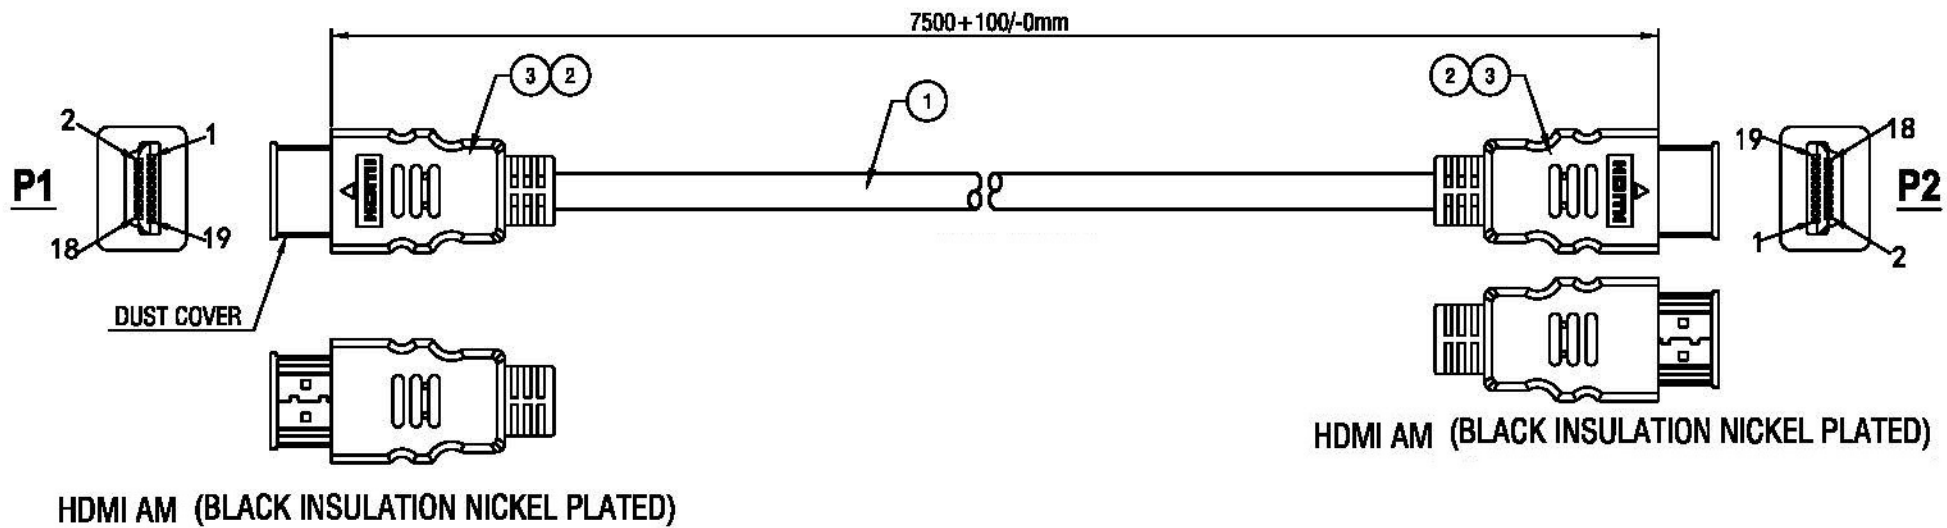

Datenblatt - Fiche technique - Data sheet

11.04.5544

ROLINE HDMI High Speed Kabel mit Ethernet, 7,5m

ROLINE Câble HDMI High Speed avec Ethernet, 7,5m

ROLINE HDMI High Speed Cable + Ethernet, M/M, 7.5 m

WIRE ADDRESS

Electronic Test:

1. 100% TEST OPEN SHORT & MIS-WIRE
2. CONTACT RESISTANCE: 3Ω
3. INSULATION RESISTANCE: 5MΩ
4. HI-POT: 300V DC/10MS

3	OUTER MOLD: 45P PVC BLACK		G	ITEM NO.	11.04.5544
2	CONNECTOR: HDMI A M BLACK INSULATION NICKEL PLATED SHELL	2	PCS	DESC.	ROLINE HDMI High Speed Cable, w/Ethernet, A-A, M/M, 7.5m, black
1	UL20276 (28AWG*1P+EAM)*5+28AWG*4C+AEB OD=7.3MM BLACK PVC JACKET CABLE PRINTING: High Speed HDMI™ Cable with Ethernet	1	PCS	Approval	SECOMP
NUMBER	PRODUCT SPECIFICATIONS	Quantity	Unit	Maker	
1				Sample NO.	Drawings of 1 (1) Proportion: 1:1 Unit(mm) A4