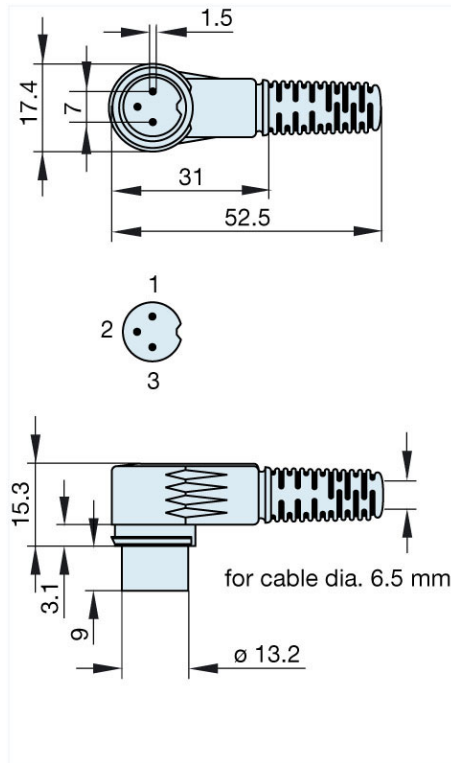

Picture
Drawing

Belden Deutschland GmbH
Im Gewerbepark 2
58579 Schalksmühle
Germany
Phone: +49 7127/14-1806
E-Mail: icos-sales@belden.com

The information published in the websites has been compiled as carefully as possible. It is subject to alteration without notice in technical as well as in price-related/commercial respect. The complete information and data were available on user documentation. Mandatory information can only be obtained by a concrete query.