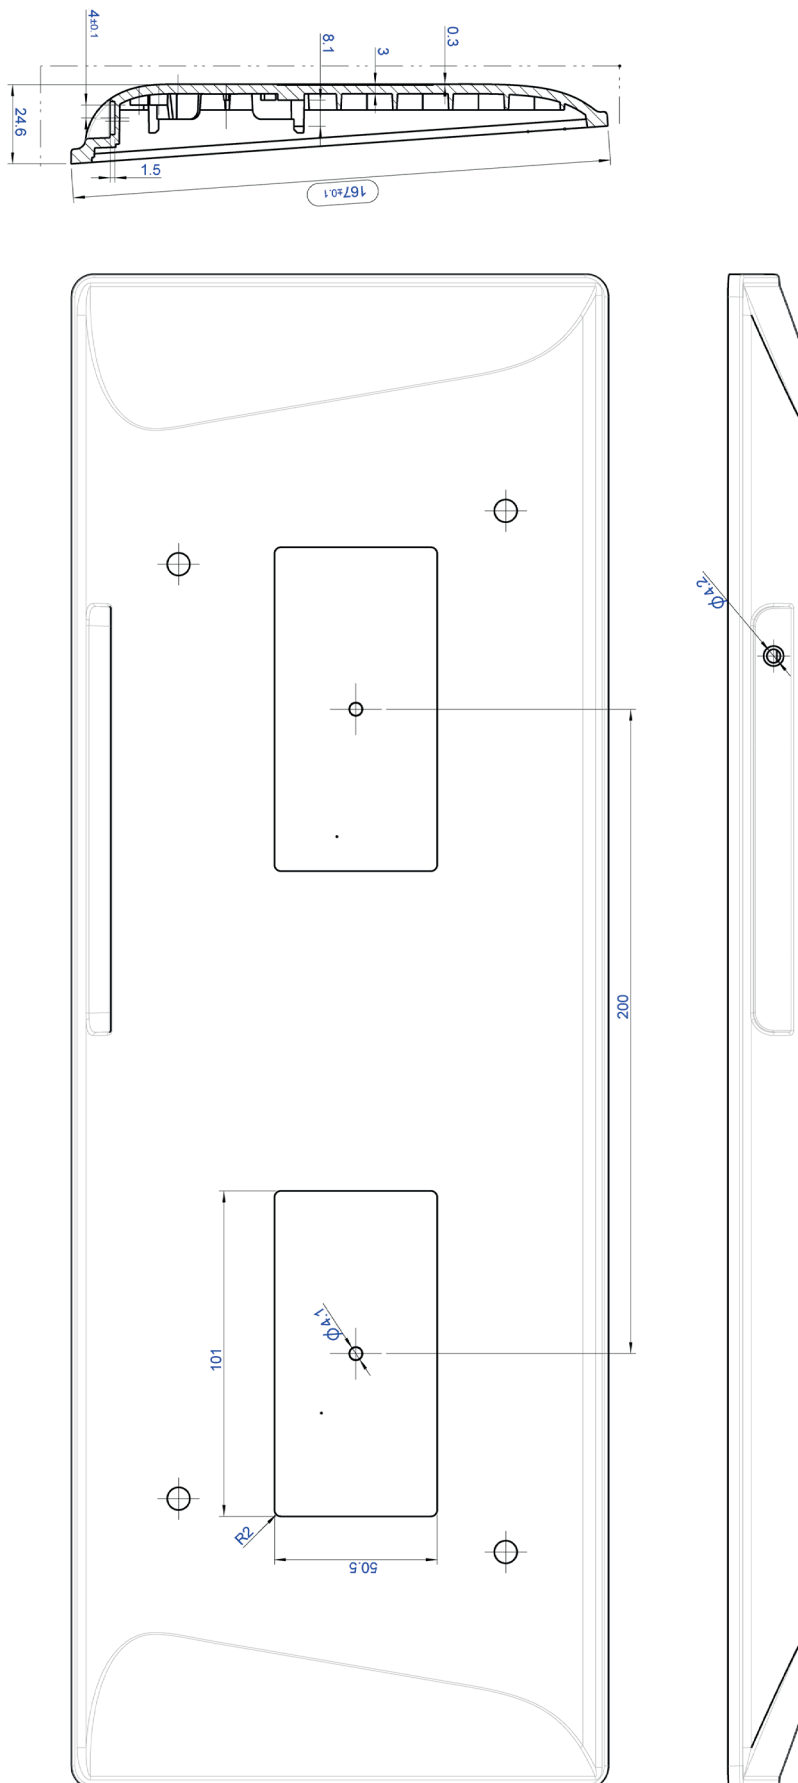

TECHNICAL DRAWING (in mm)

Subject to modifications and errors

GETT Gerätetechnik GmbH

Mittlerer Ring 1 | 08233 Treuen | Germany
Tel: +49 37468 660-0
Fax: +49 37468 660-66
E-Mail: info@gett.de
Internet: www.gett.de

Gett North America LLC

E-Mail: info@gett-na.com
Internet: www.gett-na.com

Gett Asia Ltd.

E-Mail: info@gett-asia.com
Internet: www.gett-asia.com