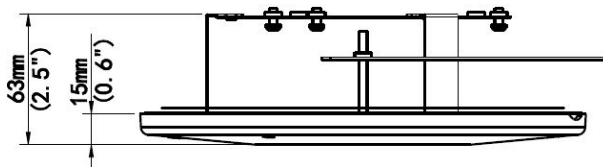

Zubehör

Art.-Nr.	Name
159694	ALLNET IP Kamera Fix Dome / Outdoor / 5MP / IR / Vandalismus / Low-Light / Motorisiertes Vario-Objektiv / 93° / "ALL-CAM2495-LVEFN"
146999	ALLNET PoE USV Backup - USV für Kameras, Accesspoints ALL90011PoE