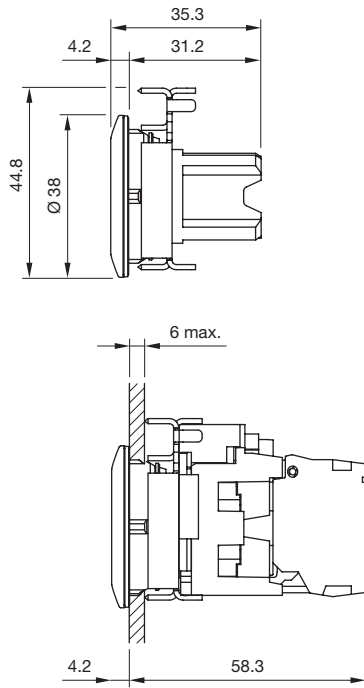

Data sheet Actuator.

Part No.: 45-2231.4FH0.000

Technical data

Design	flush
Front dimension	Ø 38 mm
Illuminative colour	Green
Lens illumination	illuminative
Lens colour	Green
Lens shape	flush
Lens material	Plastic
Lens optics	transparent
Front bezel colour	Sand grey
Front bezel material	Metal
Housing colour	Silver
Housing material	Metal
Weight	0.074 kg
IP front protection	IP66, IP67, IP69K
Illumination colour	Green
Switching action	Momentary
Switching system	Slow-make switching element
Operating temperature	- 25 °C ... + 70 °C
Climate resistance	During operation according to IEC 60721: 3K6, 3C3, 3S2, 3M6
Mechanical lifetime	3 Mio. cycles of operation
Hints	
▪ Front panel thickness	1 ... 6 mm

Dimensions

Wiring diagrams