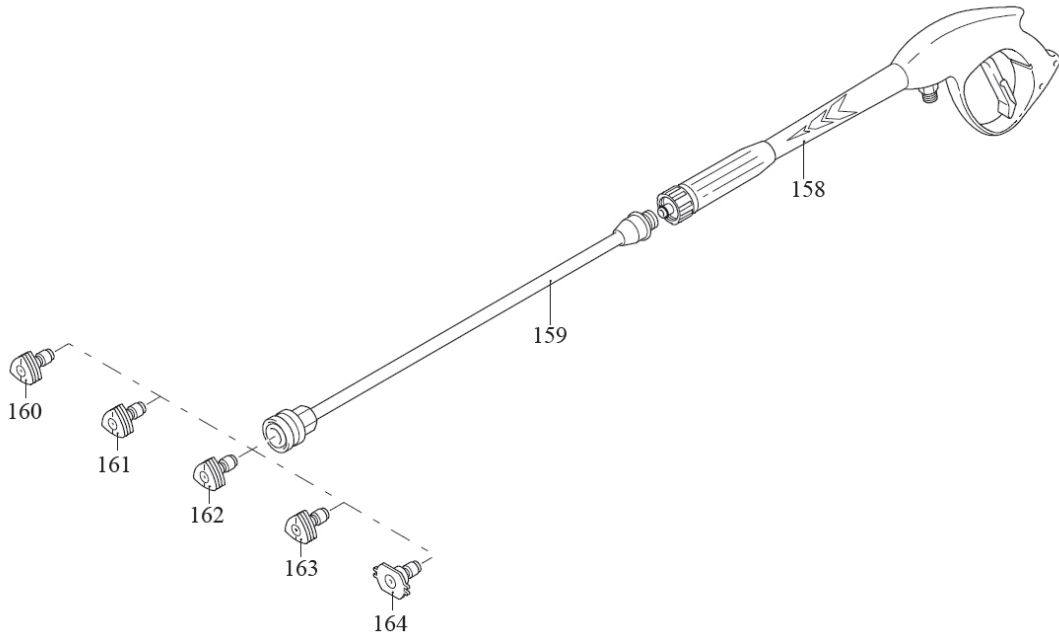

Item	Part No.	Description
158	181.40925	GUN
159	181.3600650	LANCE(M22 X 1.5M)
160	181.3600440	NOZZLE (0deg)
161	181.3600450	NOZZLE (15deg)

Item	Part No.	Description
162	181.3600460	NOZZLE (25deg)
163	181.3600470	NOZZLE (40deg)
164	181.3600400	NOZZLE (LOW PRESSURE)

NOTE: It is our policy to continually improve products and as such we reserve the right to alter data, specifications and component parts without prior notice.

IMPORTANT: No liability is accepted for incorrect use of product.

WARRANTY: Guarantee is 12 months from purchase date, proof of which will be required for any claim.

Sealey Group, Kempson Way, Suffolk Business Park, Bury St Edmunds, Suffolk. IP32 7AR

01284 757500

01284 703534

sales@sealey.co.uk

www.sealey.co.uk