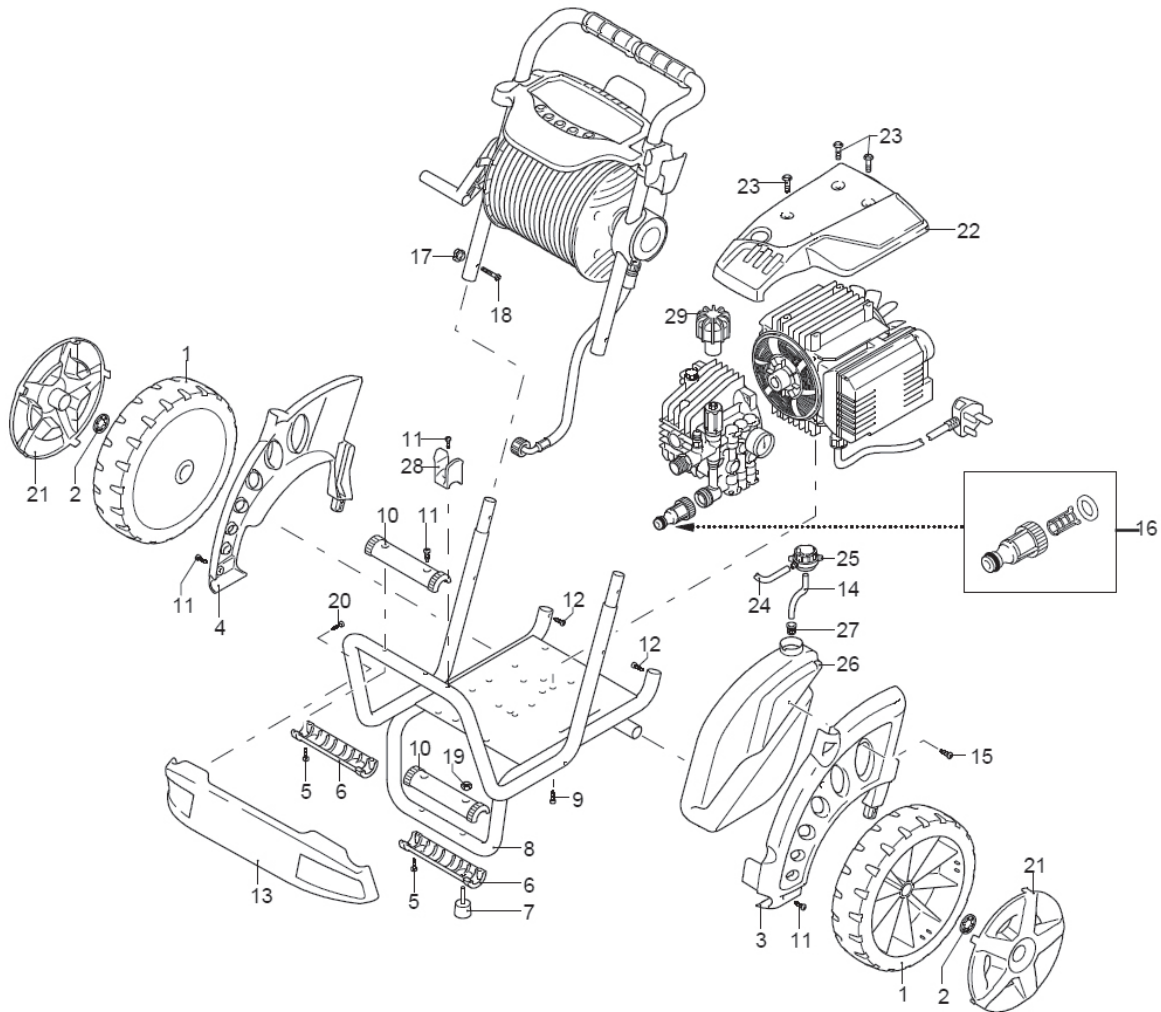

Parts Information:  
**Professional Pressure Washer 150bar with  
 TSS & Nozzle Set 230V  
 Model No: PW5000**

Item	Part No.	Description
1	181.3600140	WHEEL
2	181.3600180	WHEEL RETAINING RING
3	181.3600010	WHEEL GUARD, RIGHT
4	181.3600020	WHEEL GUARD, LEFT
5	181.2000110	SCREW
6	181.3600040	LOWER GUARD
7	181.3600190	ANTI-VIBRATION FOOT
8	181.3600121	FRAME
9	181.320350	SCREW
10	181.3600200	UPPER GUARD
11	181.2060200	SCREW
12	181/2100300	SCREW, M5 X 16 POZI PAN TWINFAST
13	181.3600321	FRONT COVER
14	181.2500330	DETERGENT HOSE
15	181.2360360	SCREW

Item	Part No.	Description
16	181.3082130	WATER COUPLING
17	181.50019	FRAME KNOB
18	181.50037	HEX HEAD SET SCREW M6x40 SINGLE
19	SN6.S	STEEL NUT M6 ZINC DIN934 (SINGLE)
20	181.2021780	FRONT COVER SCREW
21	181.3600031	WHEEL COVER
22	181.3600281	PUMP COVER
23	BHSS612.SB	BUTTON HEAD SOCKET SCREW M6x12 BLACK
24	181.1270960	DETERGENT HOSE
25	181.42113	TANK CAP
26	181.3600250	TANK
27	181.2000230	DETERGENT SUCTION FILTER
28	181.36000700	CARRIER BRACKET
29	181.236076	KNOB
--	181.1760450	CABLE+PLUG

Item	Part No.	Description
59	181.2500550	SPLIT PIN
60	181.1344881	TOP COVER
61	181.1980740	PLUG
62	SN6.S	STEEL NUT M6 ZINC DIN934 (SINGLE)
63	181/3225	GAUGE 2300psi, 43mm OD. REAR FITTING
64	181.1344890	PLUG
65	181.2560870	O-RING
66	181.2460180	WATER SEAL
67	181/770260	O-RING
68	181.1344750	PISTON GUIDE
69	181/1260440	GASKET
70	181.1344760	SEAL RING
71	181/1344050	CASING, REGULATOR END
72	181/1260050	ROLLER BEARING
73	181.1040710	O-RING
74	181.1344060	SIDE COVER
75	181/1260780	SCREW
76	181.1349281	COMPLETE PUMP ASS'Y
77	181.1349000	DIPSTICK
78	181/880111	KEY
79	181/1341070	BEARING 6306
80	181/480890	CIRCLIP, EXTERNAL
81	181.111120	RETAINING RING
82	181/1341080	SEAL
83	181/1340060	CAM
84	181/1340080	PIN
85	181/1340070	PISTON