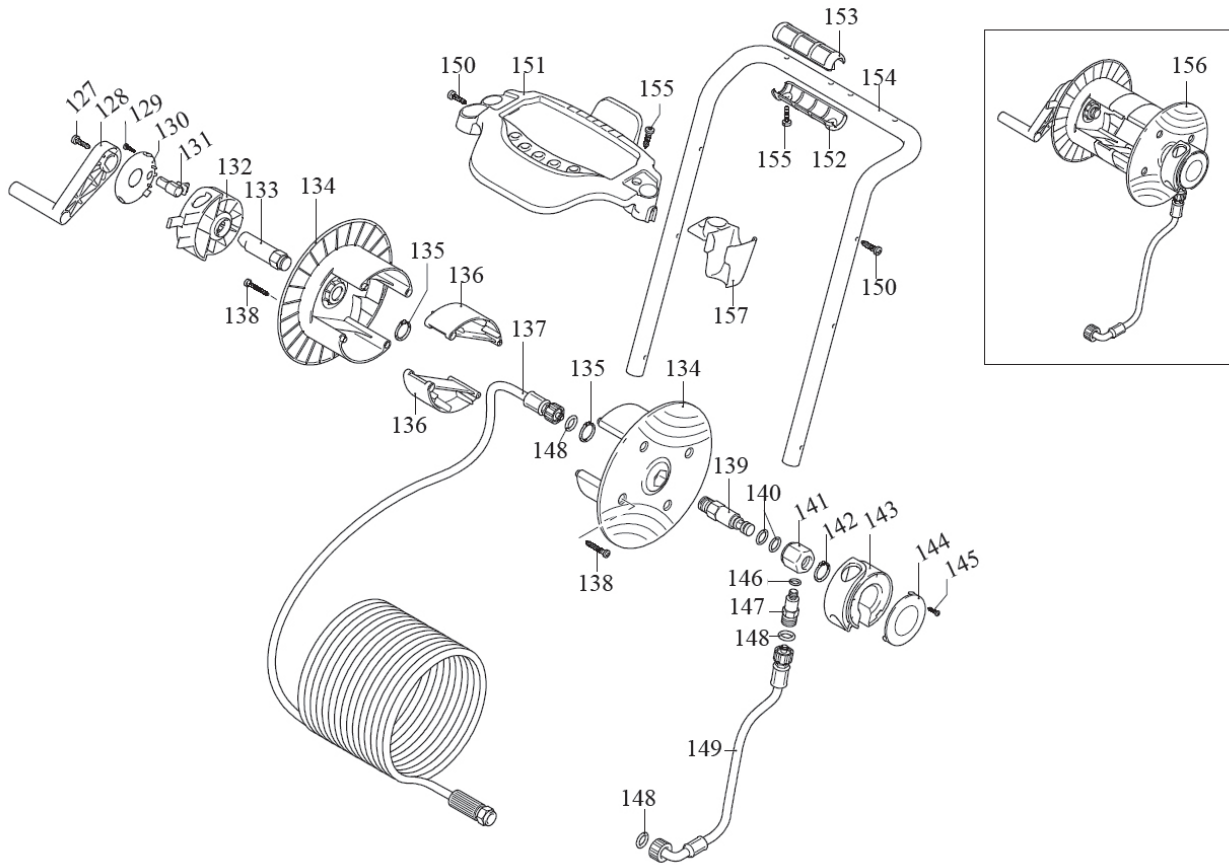

Item	Part No.	Description
59	181.2500550	SPLIT PIN
60	181.1344881	TOP COVER
61	181.1980740	PLUG
62	SN6.S	STEEL NUT M6 ZINC DIN934 (SINGLE)
63	181/3225	GAUGE 2300psi, 43mm OD. REAR FITTING
64	181.1344890	PLUG
65	181.2560870	O-RING
66	181.2460180	WATER SEAL
67	181/770260	O-RING
68	181.1344750	PISTON GUIDE
69	181/1260440	GASKET
70	181.1344760	SEAL RING
71	181/1344050	CASING, REGULATOR END
72	181/1260050	ROLLER BEARING
73	181.1040710	O-RING
74	181.1344060	SIDE COVER
75	181/1260780	SCREW
76	181.1349281	COMPLETE PUMP ASS'Y
77	181.1349000	DIPSTICK
78	181/880111	KEY
79	181/1341070	BEARING 6306
80	181/480890	CIRCLIP, EXTERNAL
81	181.111120	RETAINING RING
82	181/1341080	SEAL
83	181/1340060	CAM
84	181/1340080	PIN
85	181/1340070	PISTON

01284 703534

sales@sealey.co.uk

www.sealey.co.uk

Parts Information:  
**Professional Pressure Washer 150bar with  
 TSS & Nozzle Set 230V  
 Model No: PW5000**

Item	Part No.	Description
127	181.2360360	SCREW
128	181.2360150	HOSE REEL LEVER
129	181.2060200	SCREW
130	181.3600210	WINDING HANDLE COVER
131	181.3600100	HOOK
132	181.3600090	BRACKET
133	181.3600160	HUB PIN
134	181.2360230	HOSE REEL
135	181.380420	CIRCLIP
136	181.3580120	SPACER
137	181.3600580	HOSE(M22/14mm-GUN END 12mm F)15M LONG
138	181.2021780	FRONT COVER SCREW
139	181.3600240	HUB PIN
140	181/380080	RING
141	181.3600220	FITTING

Item	Part No.	Description
142	181/480890	CIRCLIP, EXTERNAL
143	181.3600080	SIDE BRACKET, RIGHT
144	181.3600110	SIDE PLATE
145	181.2060200	SCREW
146	181/820510	O-RING
147	181.3600560	FITTING
148	181.2000570	O-RING
149	181.2500351	HIGH PRESSURE HOSE (SHORT)
150	181.2060200	SCREW
151	181.3600050	PRESSURE HOSE CARRIER
152	181.3580090	HANDLE GUARD (LOWER)
153	181.3580180	HANDLE GUARD (UPPER)
154	181.3600130	HANDLE FRAME
155	181/2100300	SCREW, M5 X 16 POZI PAN TWINFAST
156	181.42658	HOSE REEL ASS'Y
157	181.3600060	ACCESSORIES CARRIER