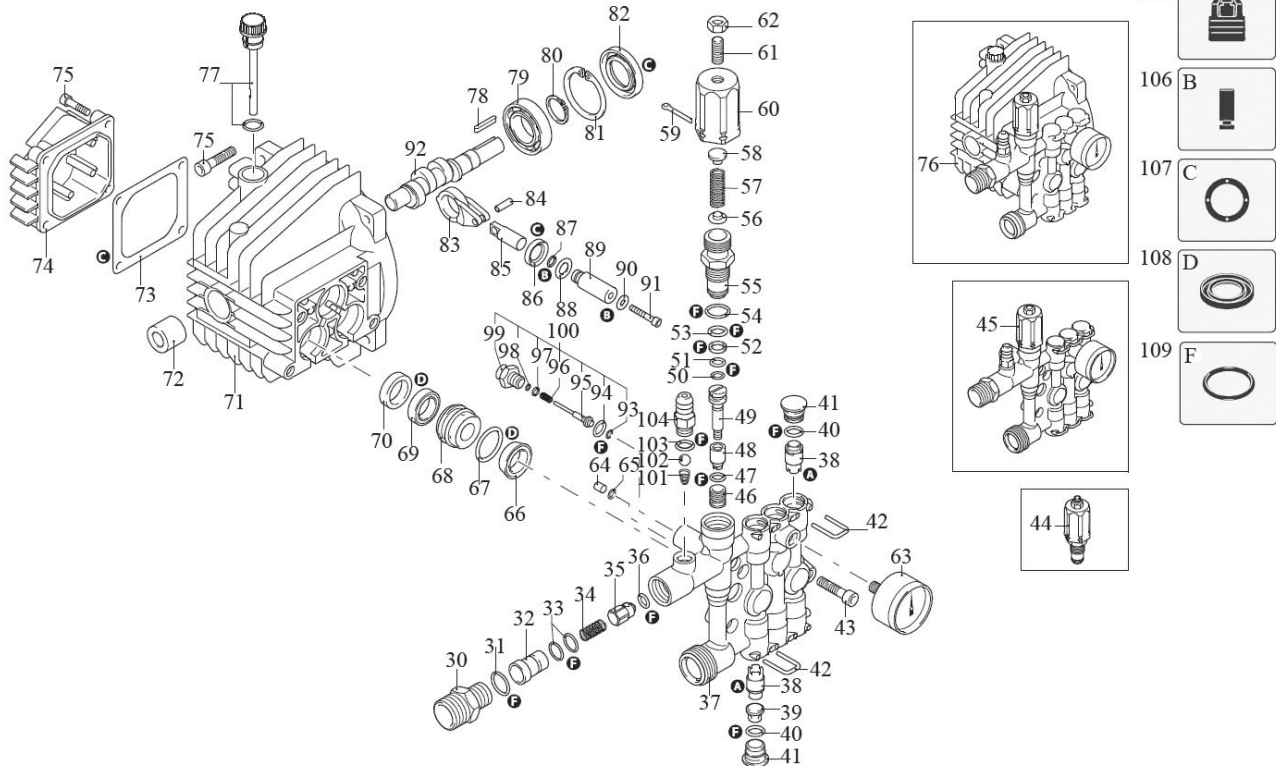

Item	Part No.	Description
30	181.2840400	FITTING
31	181.740290	O-RING
32	181.2901060	INJECTOR
33	181/800560	O-RING
34	181/1080091	BALL SPRING
35	181.2901070	SHUTTER
36	181/1460430	O-RING
37	181.1344850	PUMP HEAD
38	181.1349055	UNLOADER VALVE
39	181.1344770	SPACER
40	181/1465720	O-RING
41	181.1344800	END PLUG
42	181.1344790	U-PIN
43	181/850850	SCREW
44	181.42579	VALVE ADJUSTMENT
45	181.1349203	PUMP HEAD ASS'Y
46	181.1342701	PISTON SEAT
47	181/600180	O-RING
48	181.1460151	PISTON
49	181.2021900	PISTON
50	181/1080190	O-RING
51	181/600180	O-RING
52	181/1080401	SPRING WASHER 11mm
53	181/820510	O-RING
54	181/740290	O-RING
55	181.1344870	PISTON GUIDE
56	181.1343450	SPRING PLATE
57	181/1460190	SPRING
58	181/1980220	SPRING PLATE

Item	Part No.	Description
59	181.2500550	SPLIT PIN
60	181.1344881	TOP COVER
61	181.1980740	PLUG
62	SN6.S	STEEL NUT M6 ZINC DIN934 (SINGLE)
63	181/3225	GAUGE 2300psi, 43mm OD. REAR FITTING
64	181.1344890	PLUG
65	181.2560870	O-RING
66	181.2460180	WATER SEAL
67	181/770260	O-RING
68	181.1344750	PISTON GUIDE
69	181/1260440	GASKET
70	181.1344760	SEAL RING
71	181/1344050	CASING, REGULATOR END
72	181/1260050	ROLLER BEARING
73	181.1040710	O-RING
74	181.1344060	SIDE COVER
75	181/1260780	SCREW
76	181.1349281	COMPLETE PUMP ASS'Y
77	181.1349000	DIPSTICK
78	181/880111	KEY
79	181/1341070	BEARING 6306
80	181/480890	CIRCLIP, EXTERNAL
81	181.111120	RETAINING RING
82	181/1341080	SEAL
83	181/1340060	CAM
84	181/1340080	PIN
85	181/1340070	PISTON

Item	Part No.	Description
86	181/1260460	SEAL
87	181/600180	O-RING
88	181/1341010	WASHER
89	181/1342740	PISTON
90	181/1341020	WASHER
91	181/850670	SCREW
92	181/1340170	CAM SHAFT
93	181/1120680	O-RING
94	181/600180	O-RING
95	181.2022040	VALVE PIN
96	181.2021630	VALVE SPRING
97	181.2021650	VALVE WASHER
98	181/1260820	O-RING
99	181.1344830	FITTING
100	181.42580	TSS KIT
101	181/1560520	SPRING
102	SB-5.6	STEEL BALL 5.6mm
103	181/480480	O-RING
104	181.1982520	HOSE TAIL
105	181.42566	VALVE KIT
106	181/KIT 2623	PISTON KIT
107	181/KIT 1876	SEAL KIT
108	181.42567	WATER SEAL KIT
109	181.42568	GASKET KIT