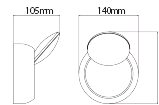

Technical Information

Instant Start: 0-100% in 11s	IP Rating: IP20
Watts: 5	Dimmable: No
Lumens: 560	Warranty (Years): 2
Shape: Round	PF: >0.45
Beam Angle: 360	CRI: >80
Unit Color: White	Operation Temperature: -25 to +50°C
Body Type: Aluminium	Input Power: AC:110-240V,50/60Hz
Long life: 20,000 Hours	Sensor Compatibility: Yes