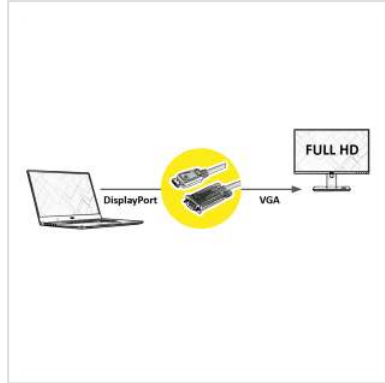

ROLINE Cable DisplayPort - VGA, M / M, black, 1 m

Product No. 11.04.5970
Manufacturer ROLINE
Manufacturer No. 11.04.5970

DisplayPort to VGA cable for connecting a graphics card with DP to a monitor with VGA connector - with a resolution of up to 1920x1080@60Hz!

- For connecting a graphic card with DisplayPort connector to a VGA monitor
 - Supports maximum resolutions of up to 1920x1080 @60Hz
 - The lock mechanisms of DP and VGA prevent the plugs from slipping out of the source/display and secure the connection
 - Connectors: DisplayPort Male and VGA Male
- Remark: The DisplayPort-VGA cable is only working in one direction: the DisplayPort plug has to be connected to the source device (e.g. graphic card)

Technical specifications

Manufacturer	ROLINE
Product group	Video Cable
Product type	DisplayPort-VGA Adapter
Colour	black
Length	1 m
Max. resolution	1920 x 1080 / 1920 x 1200 @60Hz (2K, Full HD)
Side 1 connection (PC)	DisplayPort Male
Side 2 connection (Peripherals)	VGA Male
Side 1 Connector Type	DisplayPort

Side 1 Connector Gender	Male
Side 2 Connector Type	HD D-Sub 15-pin (HD-15), VGA
Side 2 Connector Gender	Male
Area of application	External
Hand locking screws	Yes