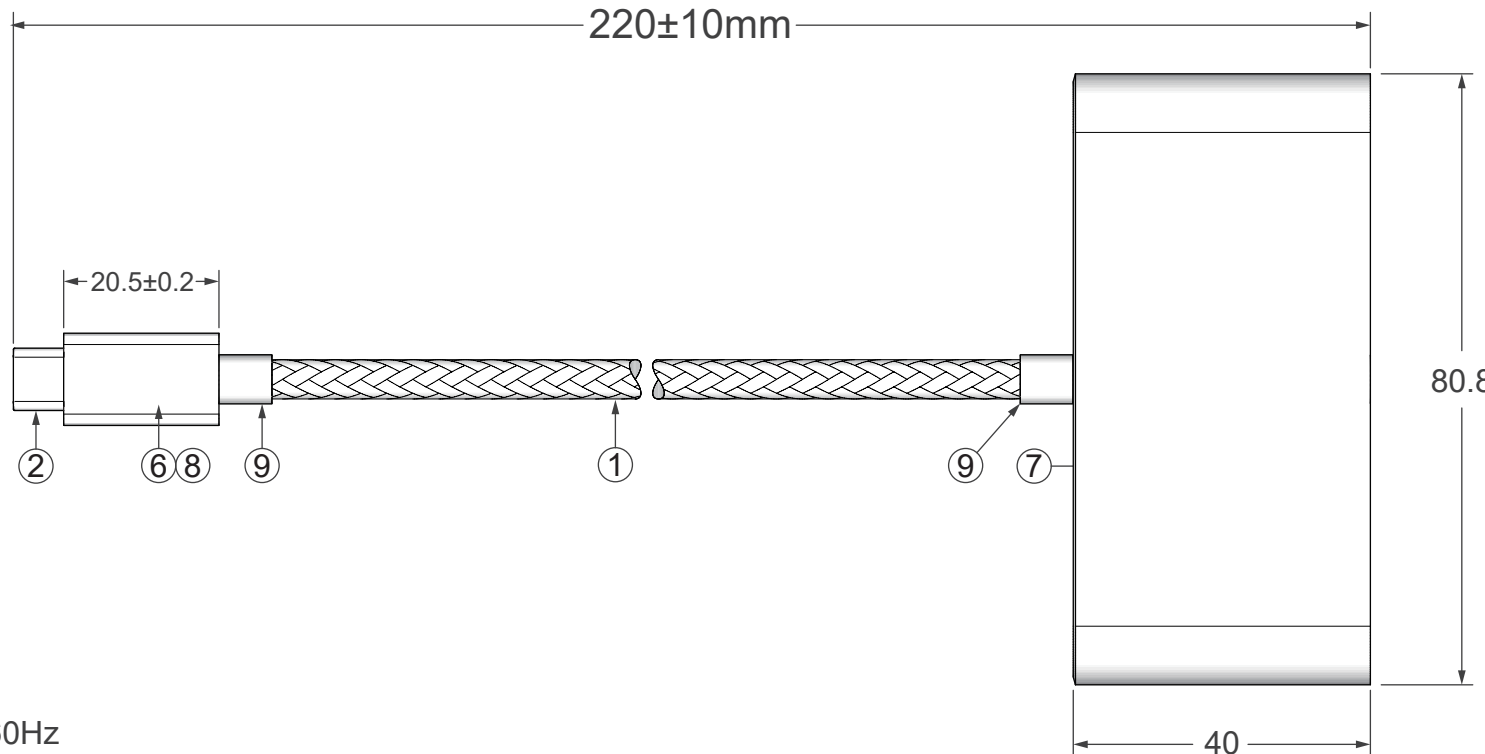

ROHS Compliant

Type C Plug

Note :  
 VGA: 1920\*1080@60Hz  
 HDMI: 3840\*2160@60Hz  
 Type C Receptacle: PD(Charge Only)

Specification :

- 1. Cable UL20276, (32AWG\*1P+AL+Mylar)\*5+32AWG\*3C+28AWG\*2C+24AWG\*2C+AL+B, Jacket with Nylon Braid, Color: Black, OD: 4.7±0.15mm(OD: 5.2mm with Braid)
- 2. Conn. USB Type C Plug, Conductors: Gold Plated, Shell: Gold Plated, Insulator: Black
- 3. Conn. HDMI Receptacle, Conductors: Gold Plated, Shell: Gold Plated, Insulator: Black
- 4. Conn. VGA Receptacle, Conductors: Gold Plated, Shell: Gold Plated, Insulator: Black
- 5. Conn. USB Type C Receptacle, Conductor: Gold Plated, Shell: Nickel Plated, Insulator: Black
- 6. Hood For USB Type C, Aluminum, Color: Gold
- 7. Hood For HDMI+VGA+PD, Aluminum, Color: Gold
- 8. Inner Molding LDPE
- 9. Outer Molding PVC: 45P, Color: Black

Product Name ROLINE GOLD USB Type C-HDMI/VGA + PD

Product No. 12.03.3155

Rev.	Date	Contents of Change	Design
1			
2			
3			

Approve Allen

Check Allen

Draw Kuan

Design Kuan

Scale 1:1

Unit : mm

Drawing Date : 2019/06/05