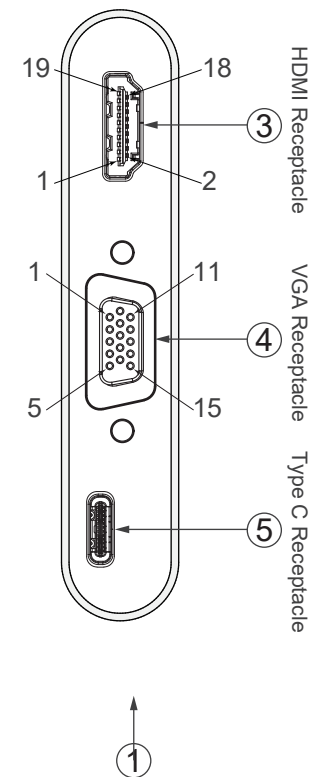

ROHS Compliant

Type C Plug

Note :  
 VGA: 1920\*1080@60Hz  
 HDMI: 3840\*2160@60Hz  
 Type C Receptacle: PD(Charge Only)

Specification :

- 1. Cable UL20276, (32AWG\*1P+AL+Mylar)\*5+32AWG\*3C+28AWG\*2C+24AWG\*2C+AL+B, Jacket with Nylon Braid, Color: Black, OD: 4.7±0.15mm(OD: 5.2mm with Braid)
- 2. Conn. USB Type C Plug, Conductors: Gold Plated, Shell: Gold Plated, Insulator: Black
- 3. Conn. HDMI Receptacle, Conductors: Gold Plated, Shell: Gold Plated, Insulator: Black
- 4. Conn. VGA Receptacle, Conductors: Gold Plated, Shell: Gold Plated, Insulator: Black
- 5. Conn. USB Type C Receptacle, Conductor: Gold Plated, Shell: Nickel Plated, Insulator: Black
- 6. Hood For USB Type C, Aluminum, Color: Gold
- 7. Hood For HDMI+VGA+PD, Aluminum, Color: Gold
- 8. Inner Molding LDPE
- 9. Outer Molding PVC: 45P, Color: Black

Product Name ROLINE GOLD USB Type C-HDMI/VGA + PD

Product No. 12.03.3155

Rev.	Date	Contents of Change	Design
1			
2			
3			

Approve Allen

Check Allen

Draw Kuan

Design Kuan

Scale 1:1

Unit : mm

Drawing Date : 2019/06/05