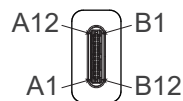

ROHS Compliant

Type C Plug

Note :  
 VGA: 1920\*1080@60Hz  
 HDMI: 3840\*2160@60Hz  
 Type C Receptacle: PD(Charge Only)

Specification :

- 1. Cable UL20276, (32AWG\*1P+AL+Mylar)\*5+32AWG\*3C+28AWG\*2C+24AWG\*2C+AL+B, Jacket with Nylon Braid, Color: Black, OD: 4.7±0.15mm(OD: 5.2mm with Braid)
- 2. Conn. USB Type C Plug, Conductors: Gold Plated, Shell: Gold Plated, Insulator: Black
- 3. Conn. HDMI Receptacle, Conductors: Gold Plated, Shell: Gold Plated, Insulator: Black
- 4. Conn. VGA Receptacle, Conductors: Gold Plated, Shell: Gold Plated, Insulator: Black
- 5. Conn. USB Type C Receptacle, Conductor: Gold Plated, Shell: Nickel Plated, Insulator: Black
- 6. Hood For USB Type C, Aluminum, Color: Gold
- 7. Hood For HDMI+VGA+PD, Aluminum, Color: Gold
- 8. Inner Molding LDPE
- 9. Outer Molding PVC: 45P, Color: Black

Product Name ROLINE GOLD USB Type C-HDMI/VGA + PD

Product No. 12.03.3155

Rev.	Date	Contents of Change	Design
1			
2			
3			

Approve Allen

Check Allen

Draw Kuan

Design Kuan

Scale 1:1

Unit : mm

Drawing Date : 2019/06/05