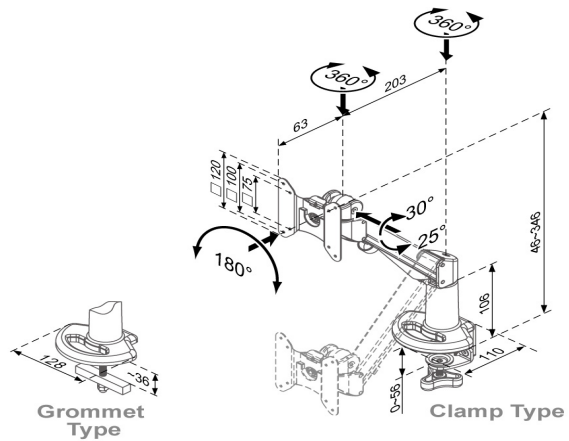

Datenblatt - Fiche technique - Data sheet

**17.03.1149**

ROLINE LCD-Arm Pneumatic, Tischmontage, 1 Gelenk, Pivot

ROLINE Support LCD à gaz, fonction pivot

ROLINE LCD Monitor Stand Pneumatic, Desk Clamp, Pivot, 1 Joint

Item no.: 17.03.1149

ROLINE LCD Monitor Stand, w/gas spring, 1 joint, silver color

## Features:

- Slim and streamlined design frees up desk space
- Allows effortless adjustment for viewing comfort
- Comes with both desk clamp and grommet mount
- Organized cable management gives a neat look
- Quick-release VESA enables easy installation
- VESA : 75/100 mm
- Loading : 3~8 Kgs
- Material: Aluminum alloy